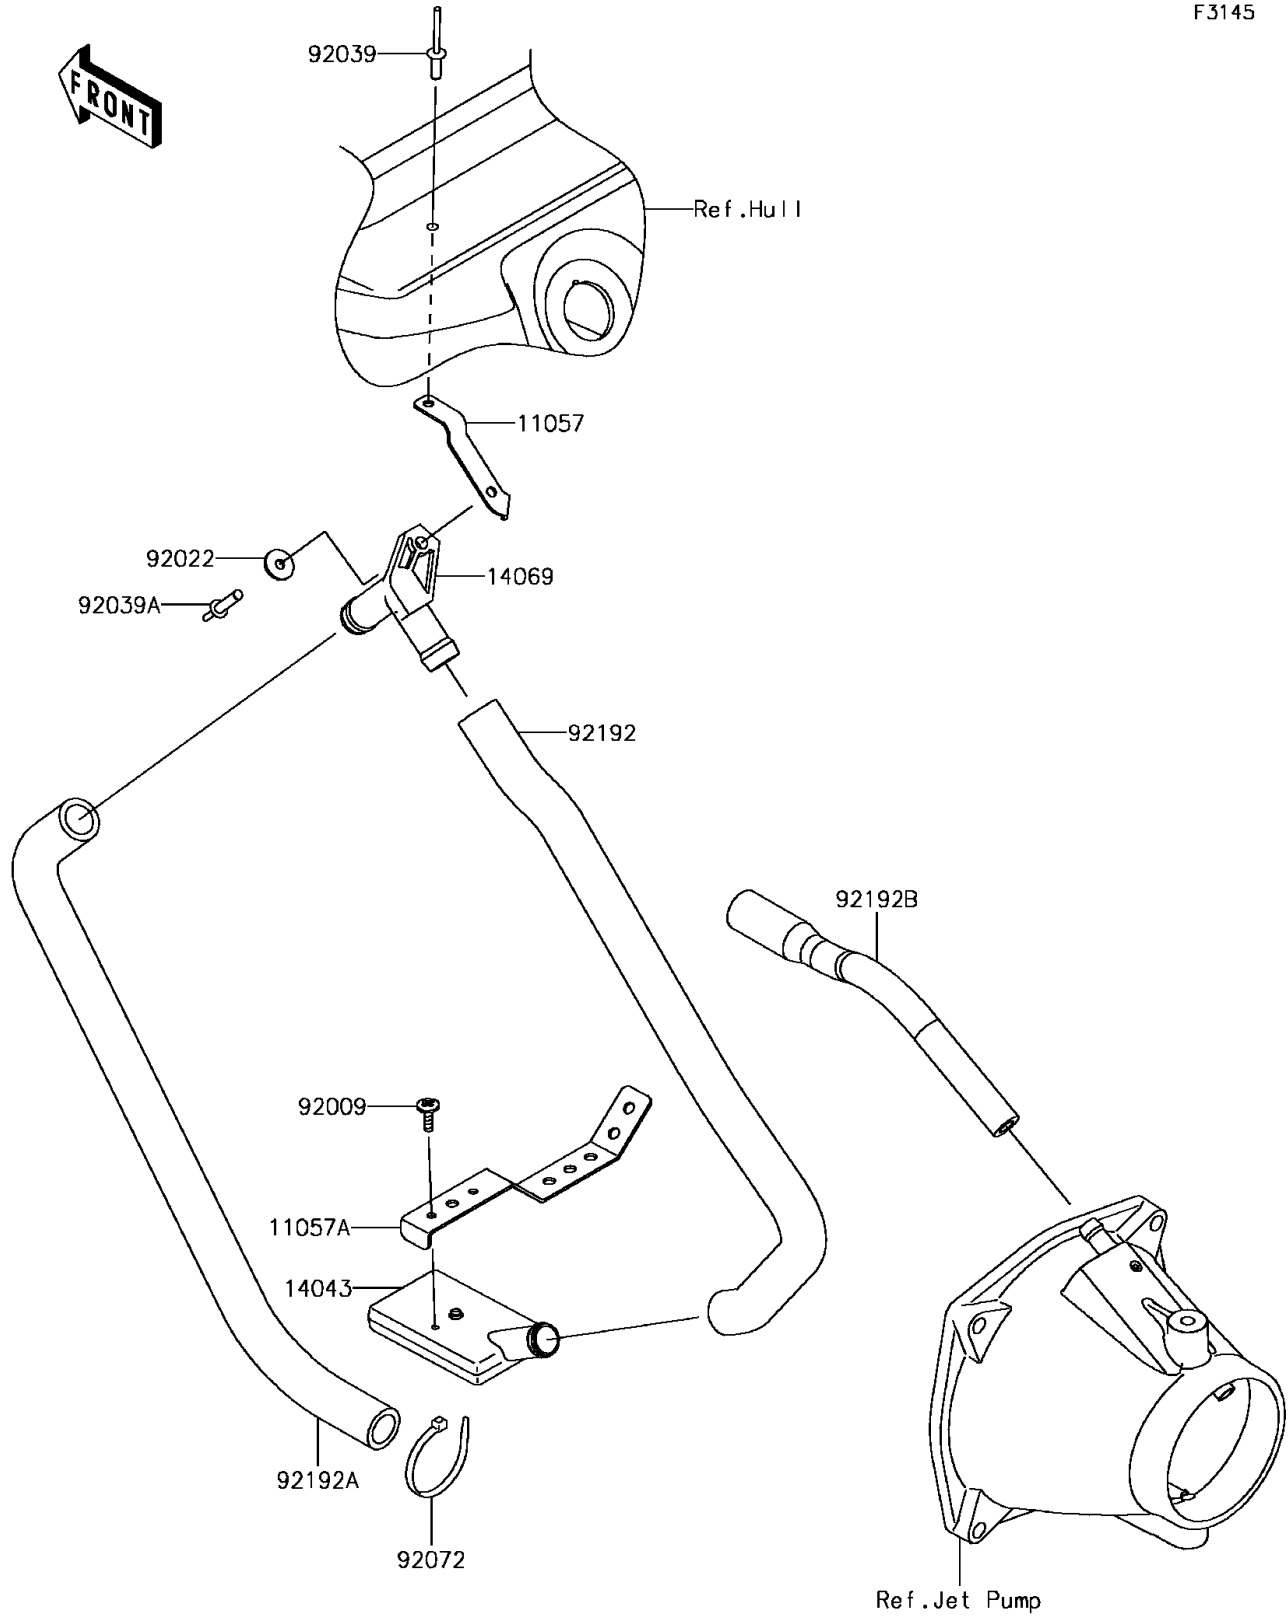

2017 Jet Ski® SX-R™ PARTS DIAGRAM

Bilge System

F3145

2017 Jet Ski® SX-R™ PARTS LIST

Bilge System

ITEM NAME	PART NUMBER	QUANTITY
BRACKET,BREATHER (Ref # 11057)	11057-0454	1
BRACKET,FILTER (Ref # 11057A)	11057-0657	1
FILTER (Ref # 14043)	14043-3711	1
BREATHER (Ref # 14069)	14069-3708	1
SCREW,TAPPING,4X14 (Ref # 92009)	92009-3762	1
WASHER,5X16X1.5 (Ref # 92022)	92022-3041	1
RIVET (Ref # 92039)	92039-3755	1
RIVET (Ref # 92039A)	92039-3775	1
BAND,L=188.85 (Ref # 92072)	92072-0105	1
TUBE,16X23X450 (Ref # 92192)	92192-1712	1
TUBE,16X23X378 (Ref # 92192A)	92192-1713	1
TUBE,HULL-NOZZLE (Ref # 92192B)	92192-3843	1