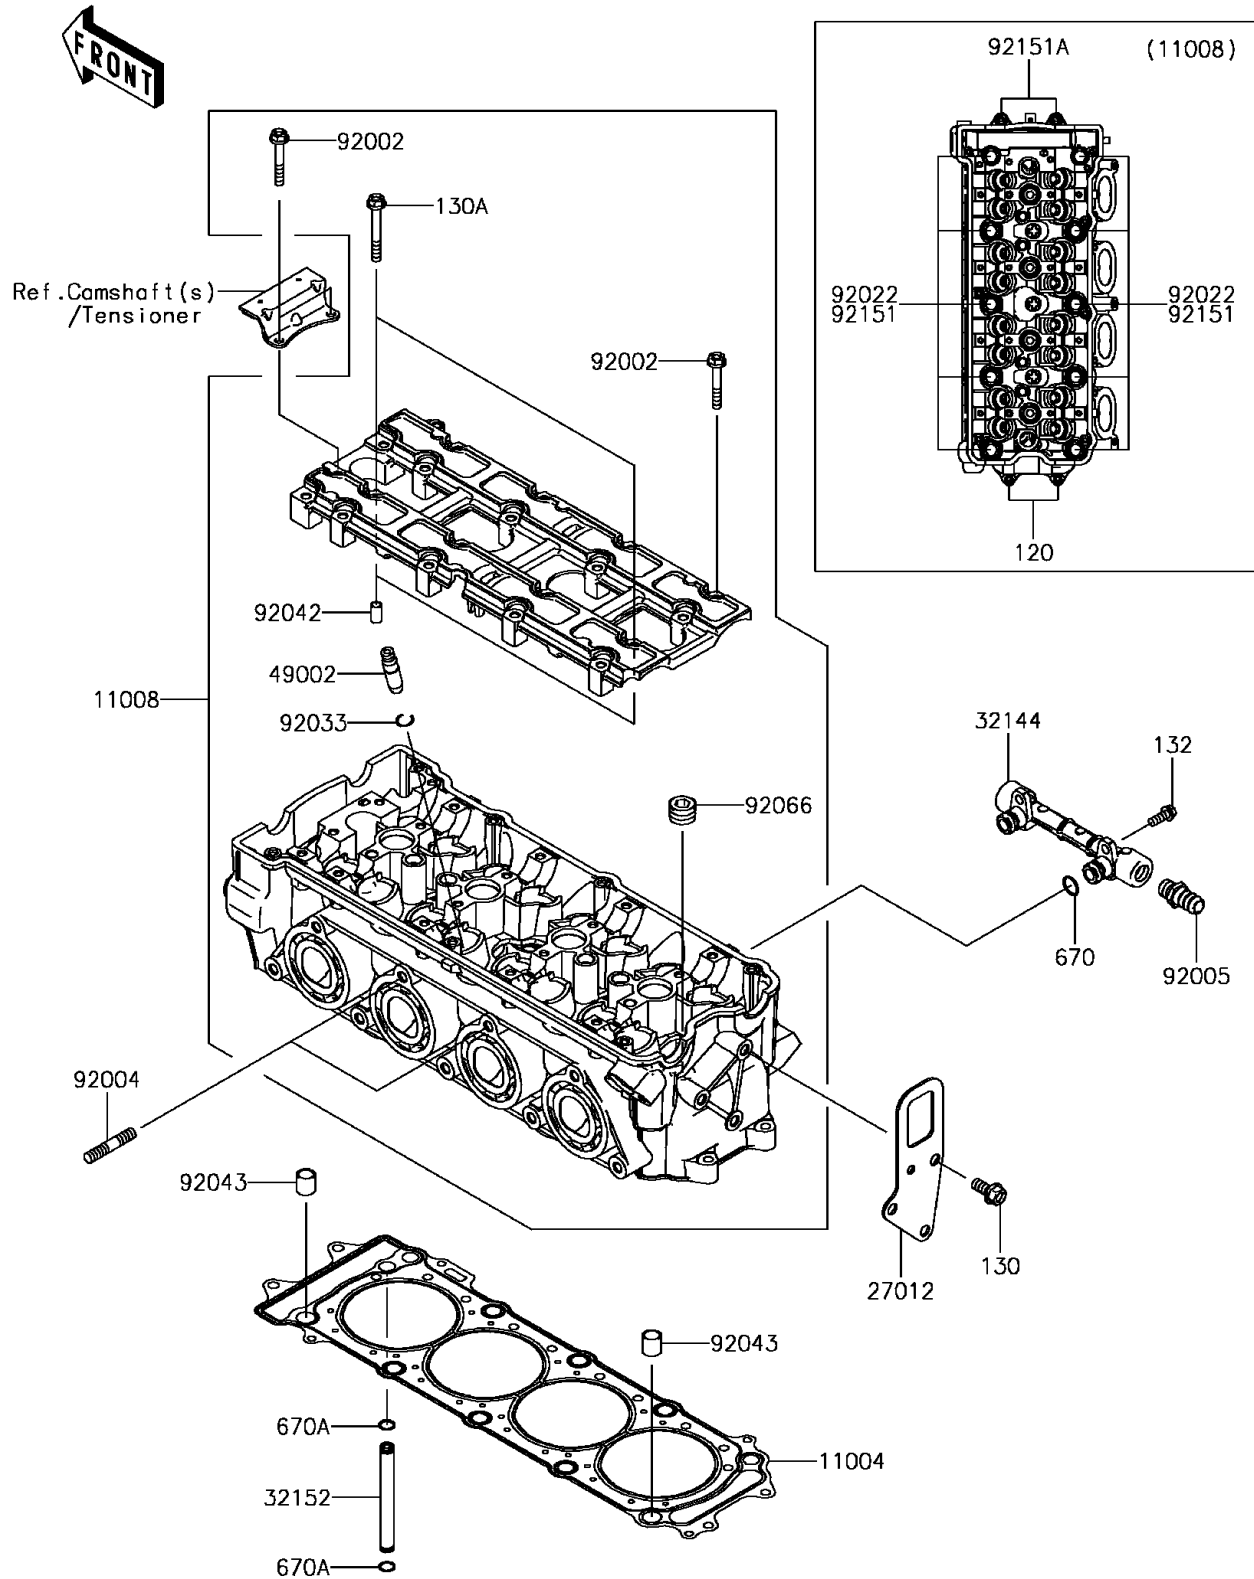

## 2017 Jet Ski® SX-R™ PARTS DIAGRAM

Cylinder Head

E1111

## 2017 Jet Ski® SX-R™ PARTS LIST

### Cylinder Head

ITEM NAME	PART NUMBER	QUANTITY
BOLT-SOCKET,6X30 (Ref # 120)	120CD0630	1
BOLT-FLANGED,8X18 (Ref # 130)	130BD0818	1
BOLT-FLANGED,6X50 (Ref # 130A)	130CD0650	1
BOLT-FLANGED-SMALL,6X16 (Ref # 132)	132BD0616	1
O RING,12MM (Ref # 670)	670B2012	1
O RING,7MM (Ref # 670A)	670D1507	1
GASKET-HEAD (Ref # 11004)	11004-3721	1
HEAD-COMP-CYLINDER (Ref # 11008)	11008-3709	1
HOOK,ENGINE,RR (Ref # 27012)	27012-3863	1
PIPE-ASSY (Ref # 32144)	32144-3709	1
PIPE,OIL (Ref # 32152)	32152-1544	1
GUIDE-VALVE (Ref # 49002)	49002-1140	1
BOLT,6X40 (Ref # 92002)	92002-1756	1
STUD,8X30 (Ref # 92004)	92004-3743	1
FITTING (Ref # 92005)	92005-3714	1
WASHER,11.5X20.5X1.6 (Ref # 92022)	92022-1720	1
RING-SNAP (Ref # 92033)	92033-1247	1
PIN,DOWEL,6.3X8X14 (Ref # 92042)	92042-007	1
PIN,14X14 (Ref # 92043)	92043-1593	1
PLUG,PT1/2X12.5 (Ref # 92066)	92066-0002	1
BOLT,11X168 (Ref # 92151)	92151-1513	1
BOLT,SOCKET,7X120 (Ref # 92151A)	92151-1804	1