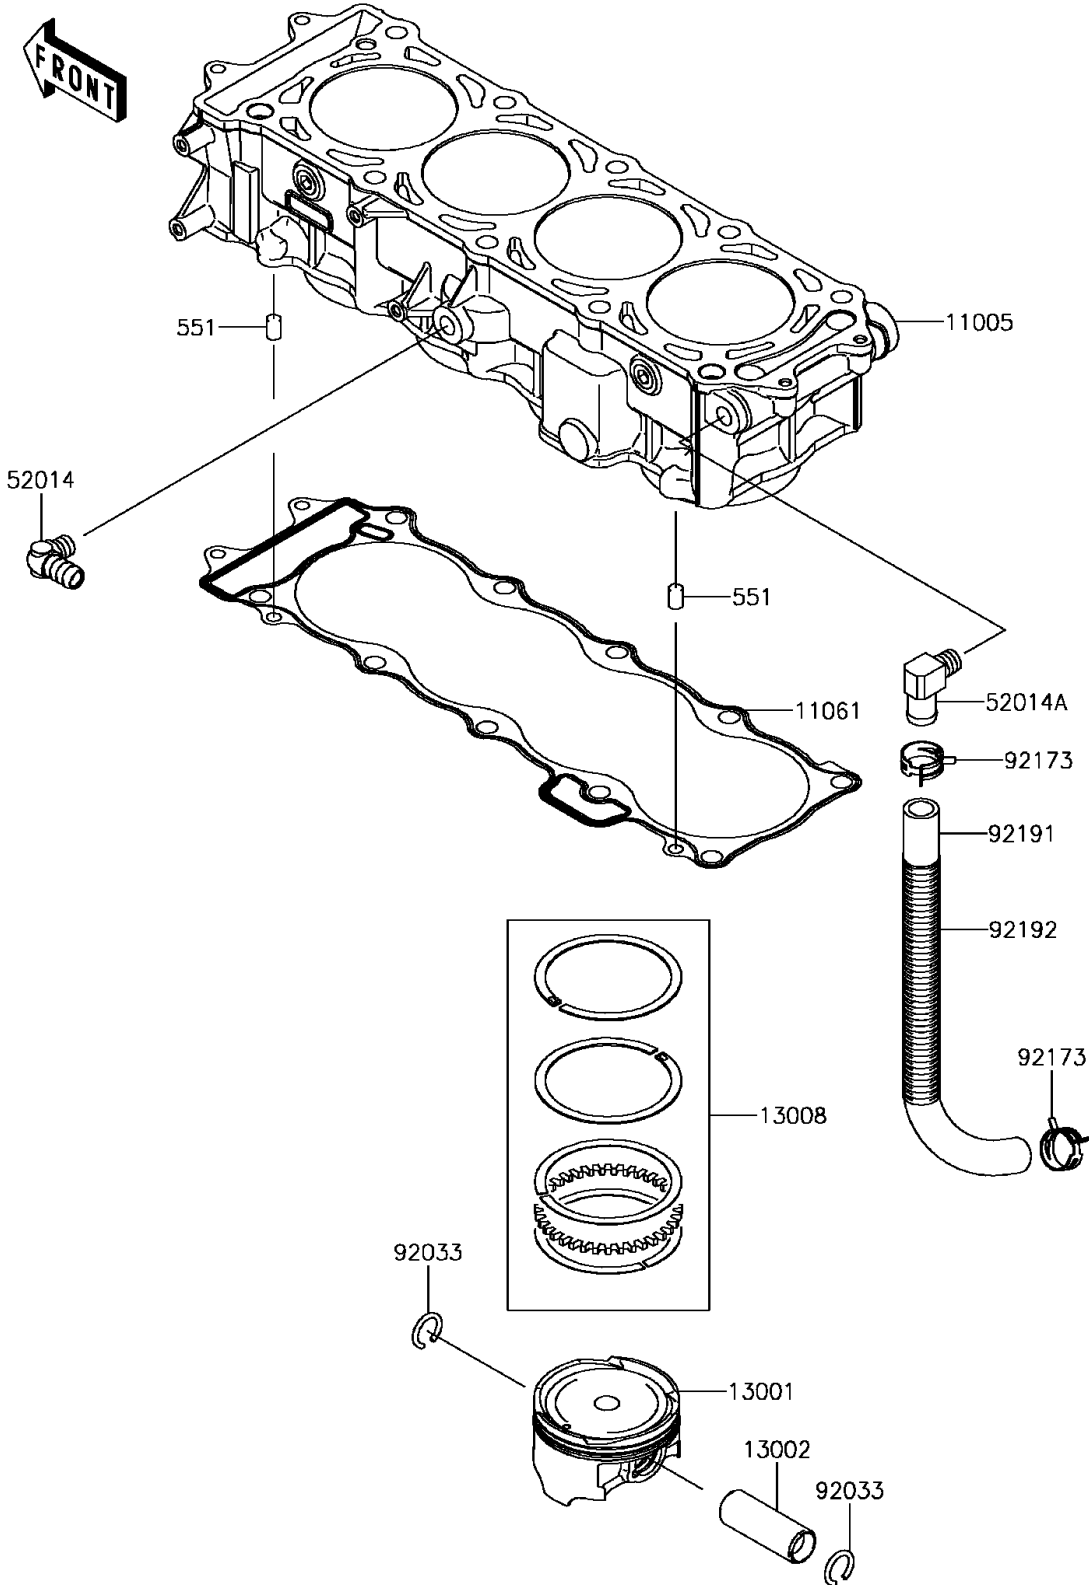

2017 Jet Ski® SX-R™ PARTS DIAGRAM

Cylinder/Piston(s)

E1120

2017 Jet Ski® SX-R™ PARTS LIST

Cylinder/Piston(s)

ITEM NAME	PART NUMBER	QUANTITY
PIN-DOWEL (Ref # 551)	551R0812	1
CYLINDER-ENGINE (Ref # 11005)	11005-3768	1
GASKET,CYLINDER BASE (Ref # 11061)	11061-3708	1
PISTON-ENGINE (Ref # 13001)	13001-3737	1
PIN-PISTON (Ref # 13002)	13002-3709	1
RING-SET-PISTON (Ref # 13008)	13008-0048	1
ELBOW (Ref # 52014)	52014-3711	1
ELBOW (Ref # 52014A)	52014-3717	1
RING-SNAP (Ref # 92033)	92033-1188	1
CLAMP (Ref # 92173)	92173-1039	1
TUBE,BREATHER (Ref # 92191)	92191-3983	1
TUBE,CORRUGATED,L=265 (Ref # 92192)	92192-1083	1