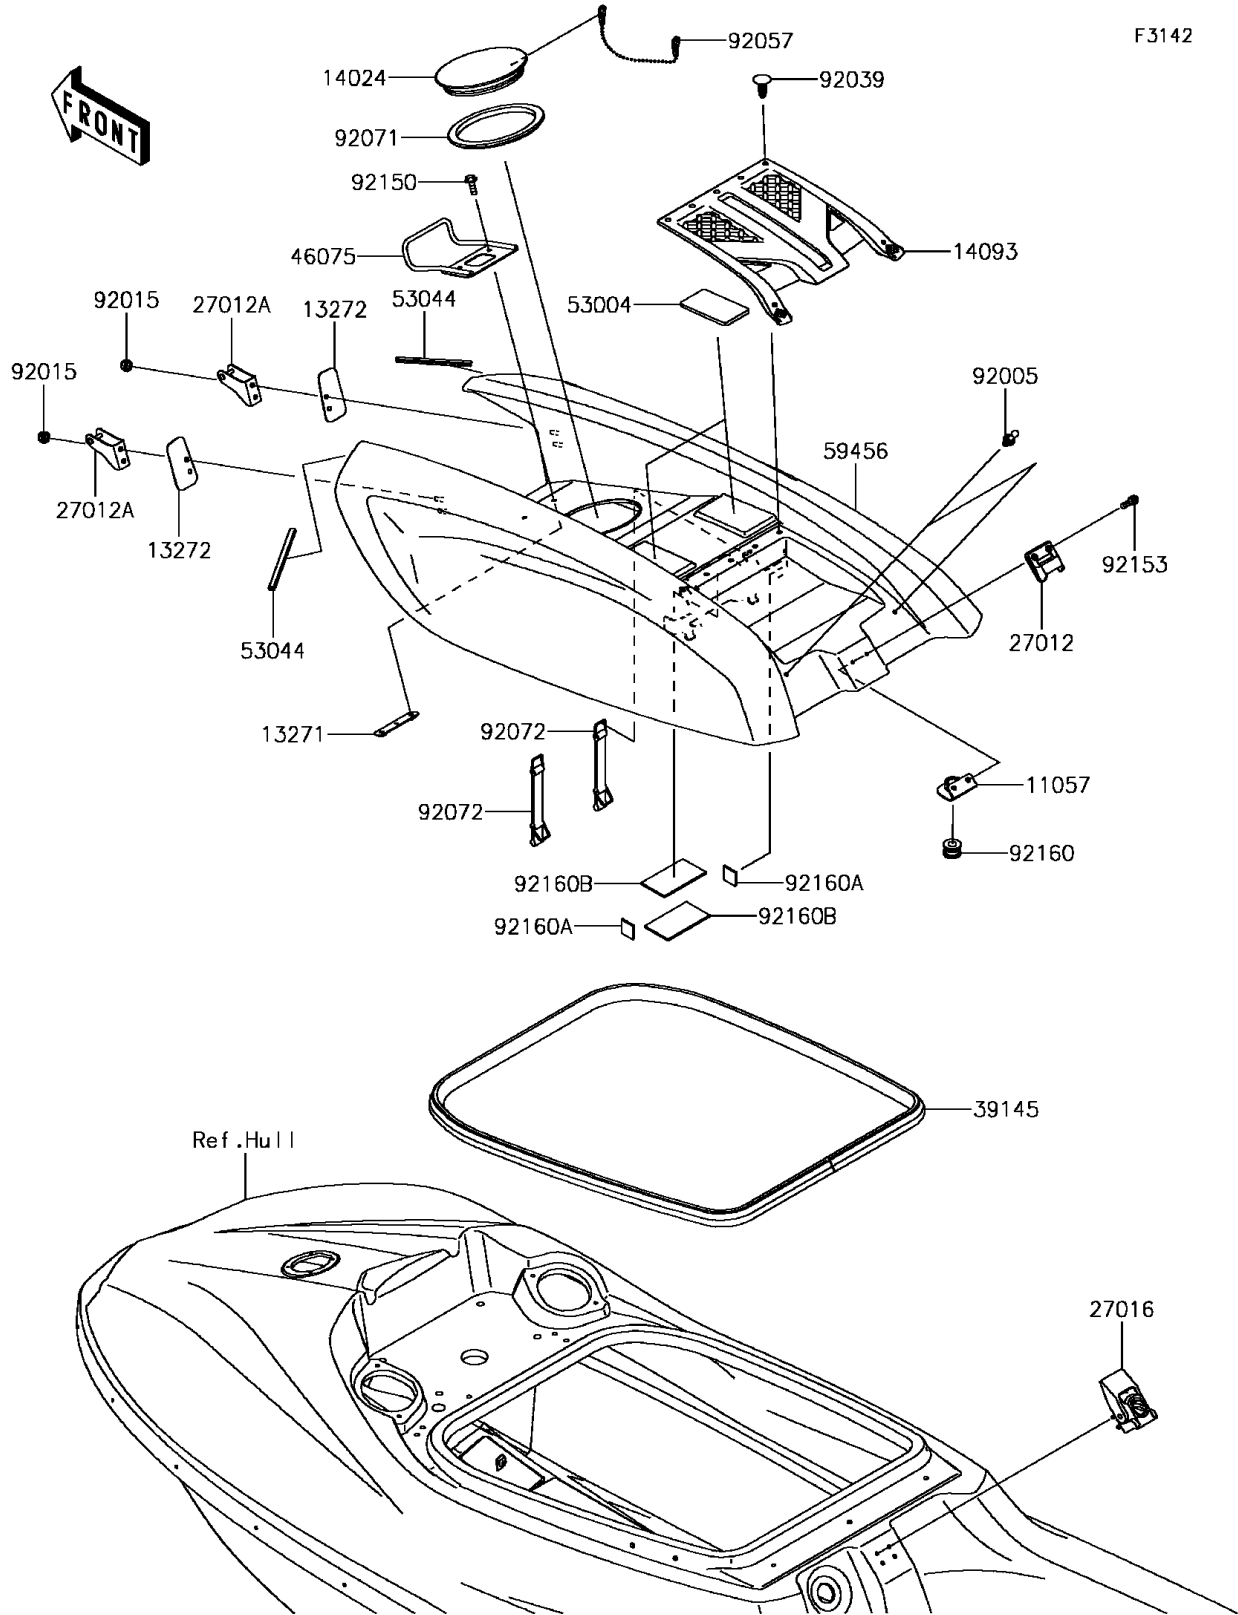

## 2017 Jet Ski® SX-R™ PARTS DIAGRAM

Engine Hood

## 2017 Jet Ski® SX-R™ PARTS LIST

Engine Hood

ITEM NAME	PART NUMBER	QUANTITY
BRACKET (Ref # 11057)	11057-0796	1
PLATE (Ref # 13271)	13271-3886	1
PLATE (Ref # 13272)	13272-2218	1
COVER (Ref # 14024)	14024-3748	1
COVER,STORAGE (Ref # 14093)	14093-0541	1
HOOK (Ref # 27012)	27012-3711	1
HOOK (Ref # 27012A)	27012-3842	1
LOCK-ASSY (Ref # 27016)	27016-3703	1
TRIM-SEAL (Ref # 39145)	39145-0050	1
GRIP (Ref # 46075)	46075-0613	1
MAT (Ref # 53004)	53004-0614	1
TRIM,L=120 (Ref # 53044)	53044-3767	1
HOOD-COMP-ENGINE,J.WHITE (Ref # 59456)	59456-0001-8C	1
FITTING (Ref # 92005)	92005-0852	1
NUT,LOCK,6MM (Ref # 92015)	92015-3766	1
RIVET (Ref # 92039)	92039-3788	1
CHAIN,COVER,L=100 (Ref # 92057)	92057-3704	1
GROMMET (Ref # 92071)	92071-3742	1
BAND,TOOL CASE (Ref # 92072)	92072-3859	1
BOLT,5X16 (Ref # 92150)	92150-3778	1
BOLT,SOCKET,5X20 (Ref # 92153)	92153-3716	1
DAMPER,MUFFLER MOUNT (Ref # 92160)	92160-1116	1
DAMPER,25X25 (Ref # 92160A)	92160-3864	1
DAMPER (Ref # 92160B)	92160-3913	1