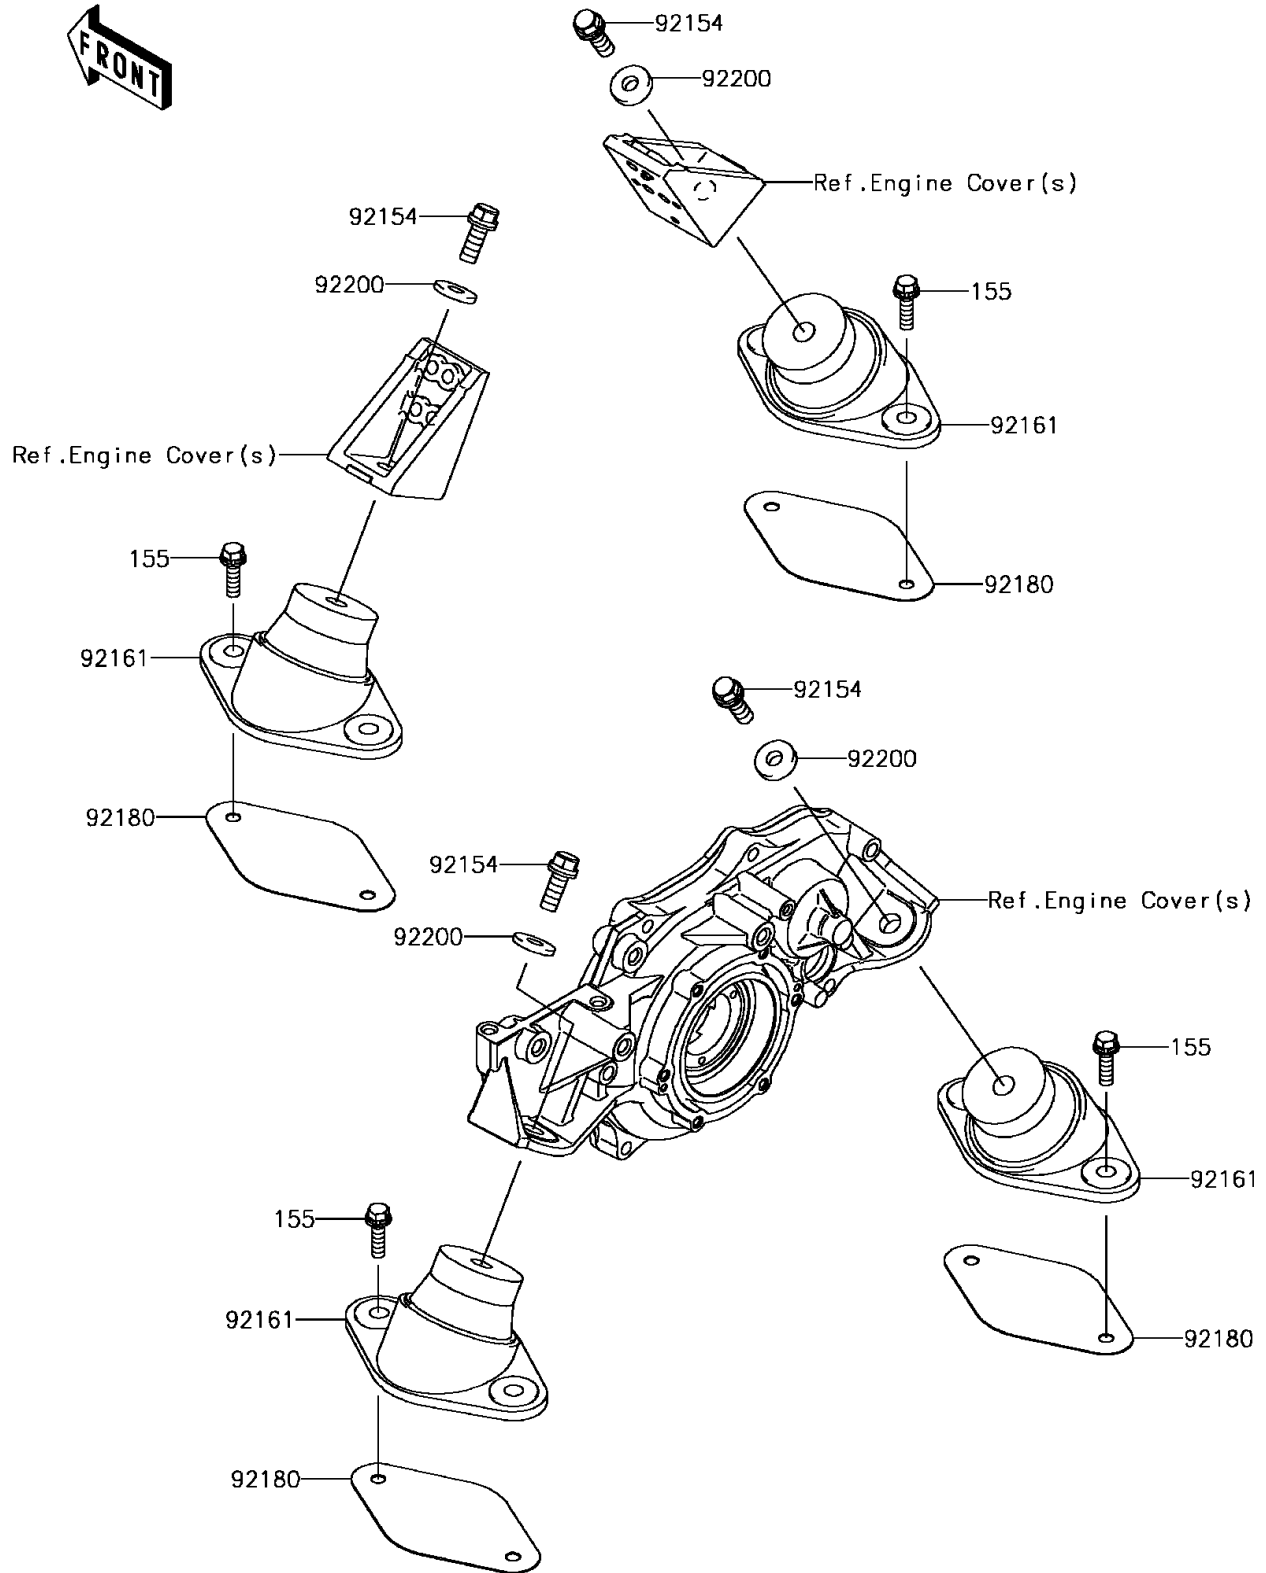

2017 Jet Ski® SX-R™ PARTS DIAGRAM

Engine Mount

F3144

2017 Jet Ski® SX-R™ PARTS LIST

Engine Mount

ITEM NAME	PART NUMBER	QUANTITY
BOLT-WSP-SMALL,8X30 (Ref # 155)	155R0830	1
BOLT,WSP,10X30 (Ref # 92154)	92154-3715	1
DAMPER,ENGINE MOUNT (Ref # 92161)	92161-3789	1
SHIM,T=1.0 (Ref # 92180)	92180-3716	1
WASHER,10.5X26X4 (Ref # 92200)	92200-3798	1