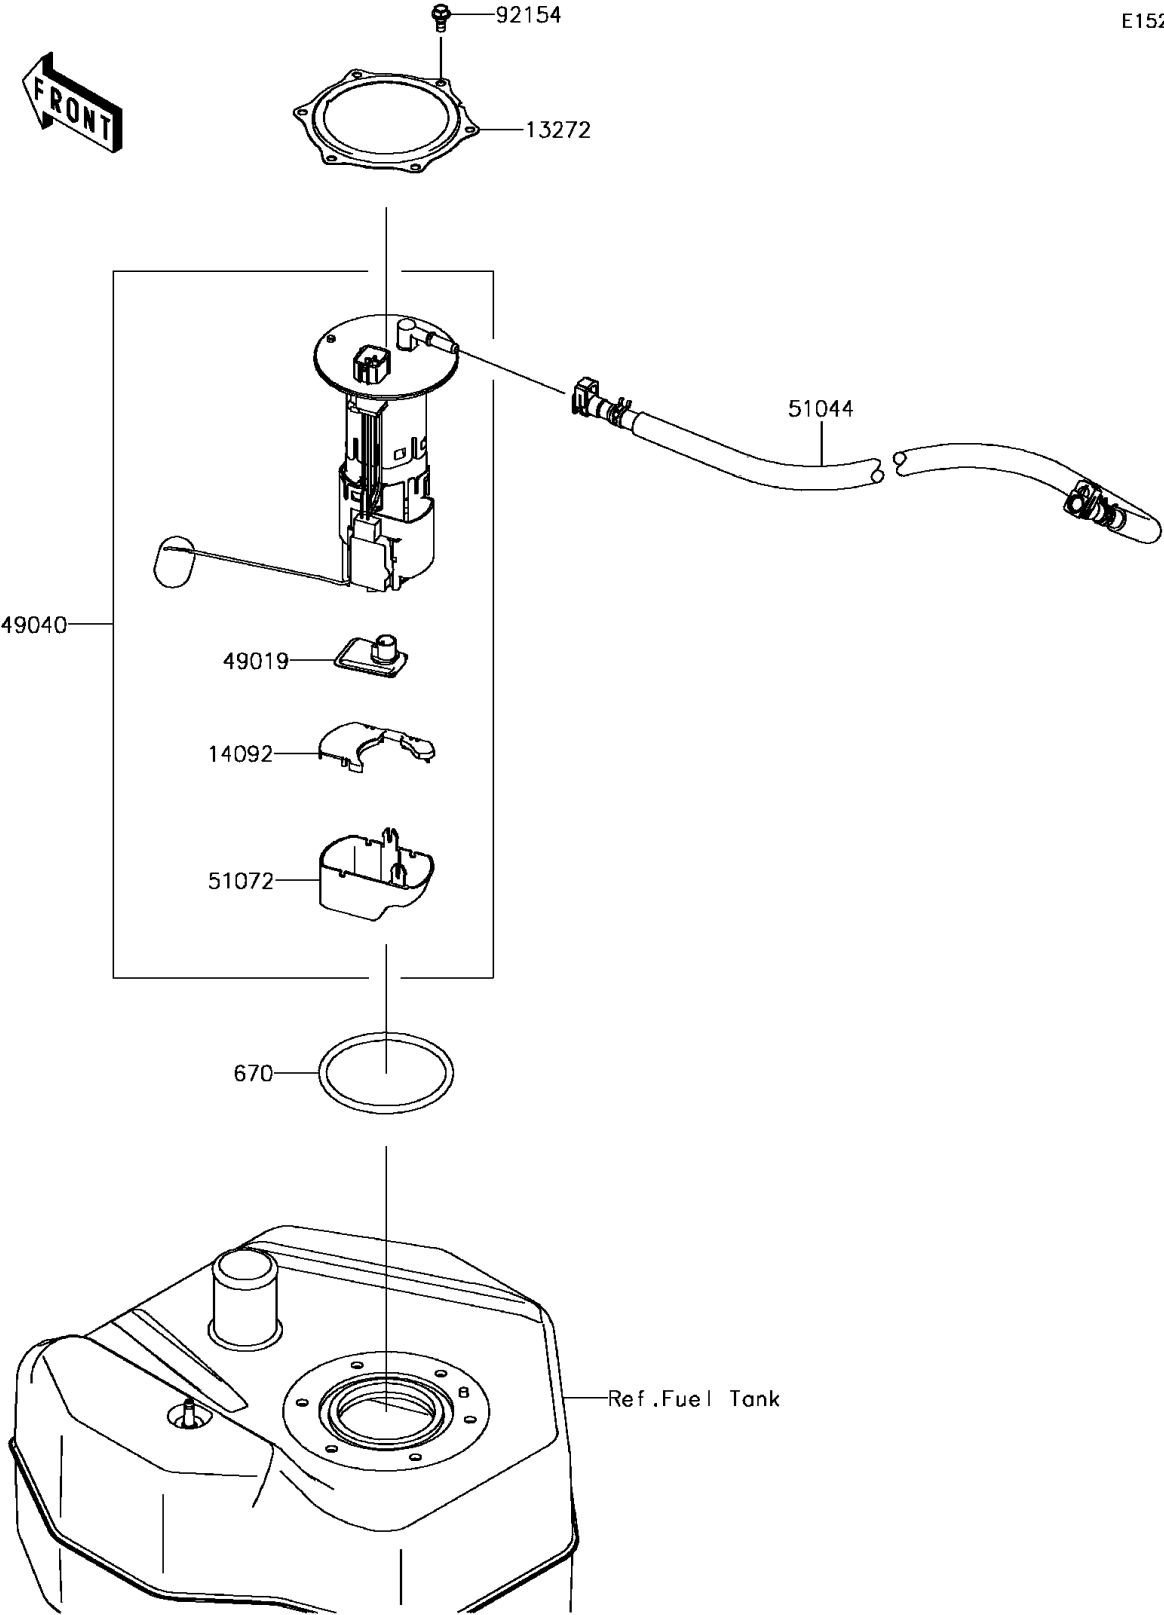

2017 Jet Ski® SX-R™ PARTS DIAGRAM

Fuel Pump

E1520

2017 Jet Ski® SX-R™ PARTS LIST

Fuel Pump

ITEM NAME	PART NUMBER	QUANTITY
O RING (Ref # 670)	670E5090	1
PLATE (Ref # 13272)	13272-2221	1
COVER (Ref # 14092)	14092-1044	1
FILTER-FUEL (Ref # 49019)	49019-0013	1
PUMP-FUEL (Ref # 49040)	49040-0757	1
TUBE-ASSY,FUEL (Ref # 51044)	51044-0800	1
CHAMBER-FUEL (Ref # 51072)	51072-0003	1
BOLT,FUEL PUMP (Ref # 92154)	92154-2320	1