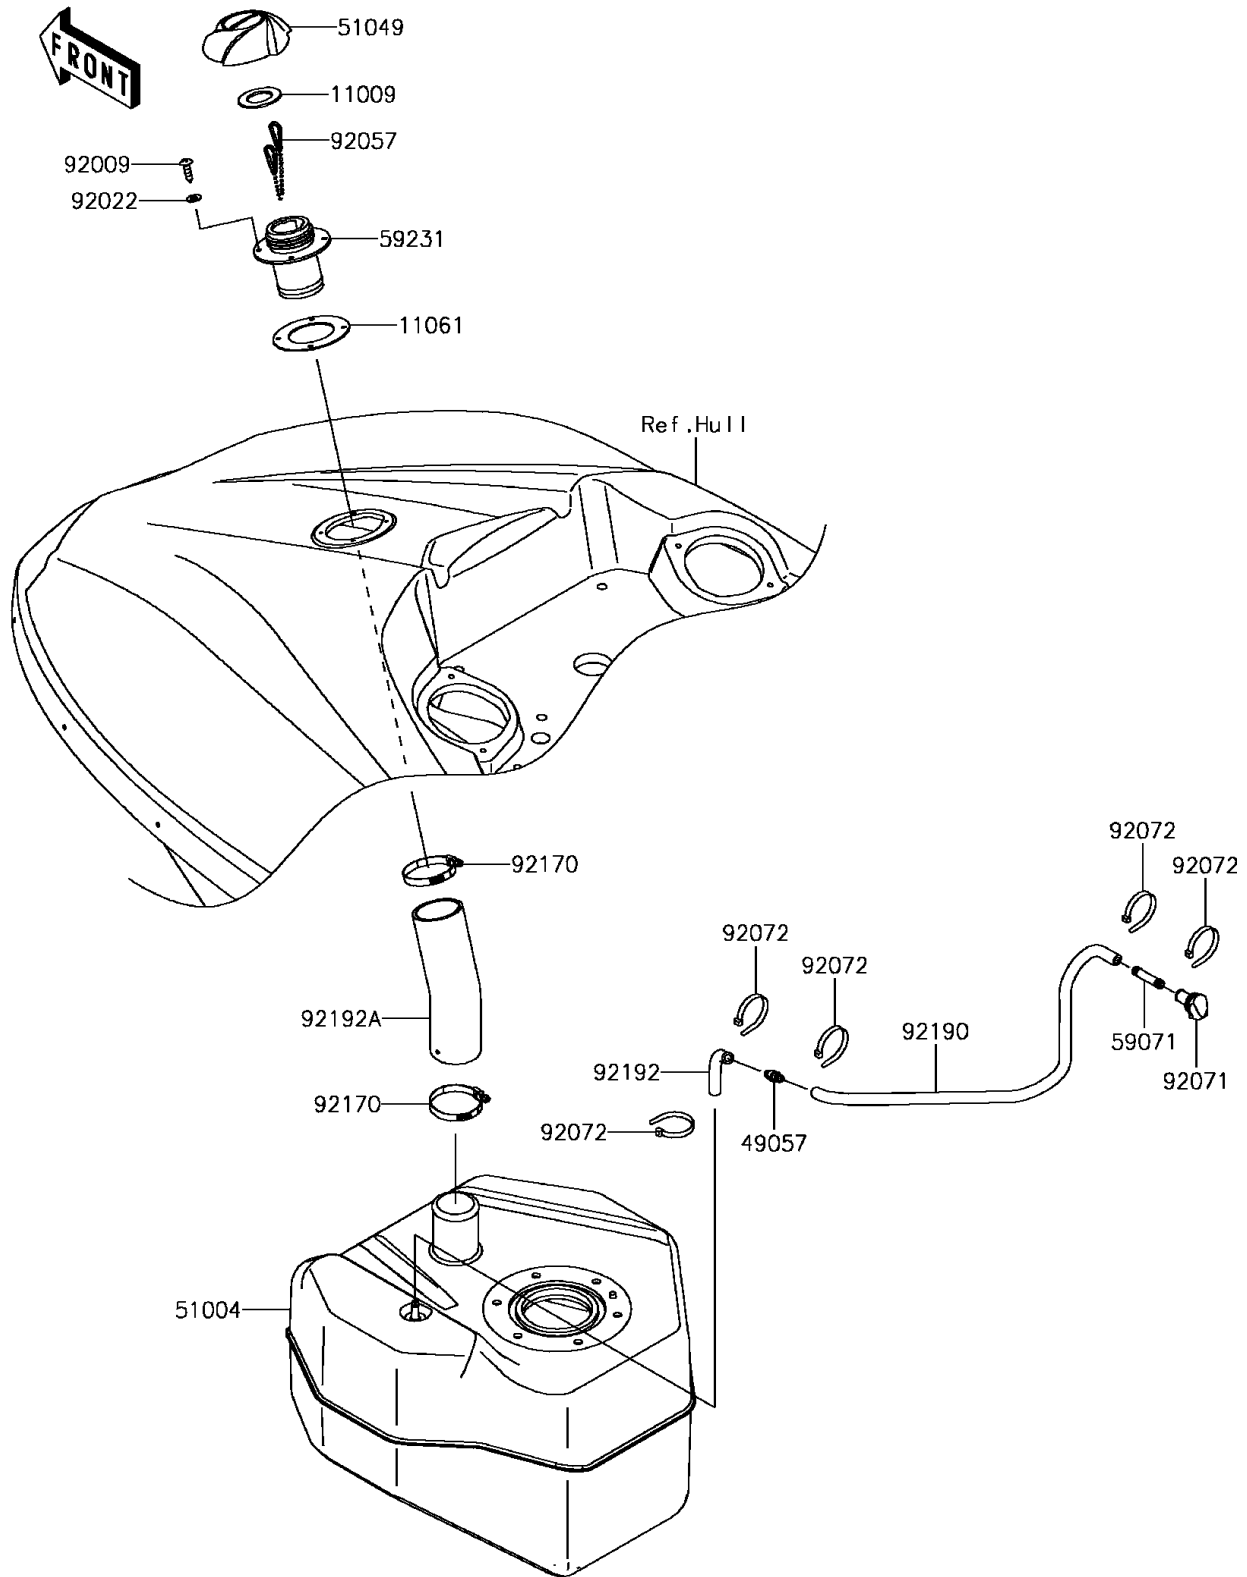

## 2017 Jet Ski® SX-R™ PARTS DIAGRAM

Fuel Tank

F3173

## 2017 Jet Ski® SX-R™ PARTS LIST

Fuel Tank

ITEM NAME	PART NUMBER	QUANTITY
GASKET,TANK CAP (Ref # 11009)	11009-3020	1
GASKET (Ref # 11061)	11061-3701	1
VALVE-RELIEF (Ref # 49057)	49057-3707	1
TANK-FUEL (Ref # 51004)	51004-0012	1
CAP-TANK,FUEL (Ref # 51049)	51049-0712	1
JOINT (Ref # 59071)	59071-3764	1
FILLER,FUEL TANK (Ref # 59231)	59231-3734	1
SCREW,TAPPING,4X16 (Ref # 92009)	92009-3849	1
WASHER (Ref # 92022)	92022-563	1
CHAIN,COVER,L=100 (Ref # 92057)	92057-3704	1
GROMMET (Ref # 92071)	92071-3841	1
BAND,L=100.08 (Ref # 92072)	92072-3882	1
CLAMP (Ref # 92170)	92170-1674	1
TUBE,5.8X10.8X500 (Ref # 92190)	92190-3846	1
TUBE,5.8X11X100 (Ref # 92192)	92192-1103	1
TUBE (Ref # 92192A)	92192-1707	1