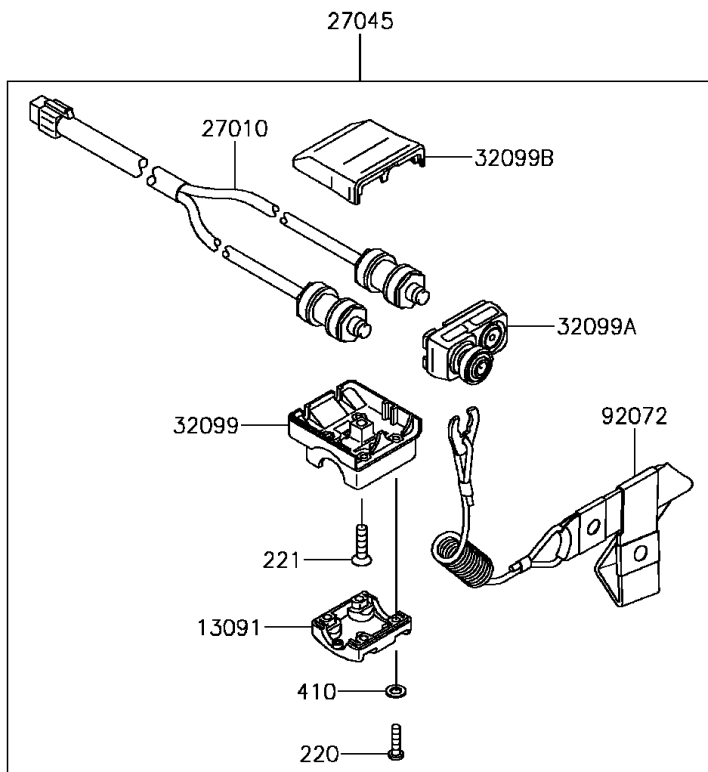

2017 Jet Ski® SX-R™ PARTS DIAGRAM

Handlebar

F3172

2017 Jet Ski® SX-R™ PARTS LIST

Handlebar

ITEM NAME	PART NUMBER	QUANTITY
SCREW-PAN-CROS,5X20 (Ref # 220)	220R0520	1
SCREW-CSK-CROS,6X25 (Ref # 221)	221R0625	1
W-PLAIN-S,5MM (Ref # 410)	410S0500	1
BRACKET,THROTTLE LEVER (Ref # 11055)	11055-3709	1
HOLDER,SWITCH (Ref # 13091)	13091-3726	1
SHAFT (Ref # 13107)	13107-3740	1
COVER (Ref # 14093)	14093-0599	1
SWITCH,STOP&START (Ref # 27010)	27010-3780	1
SWITCH-ASSY,STOP&START (Ref # 27045)	27045-3760	1
CASE,LWR,SWITCH (Ref # 32099)	32099-3725	1
CASE,FR,SWITCH (Ref # 32099A)	32099-3818	1
CASE,UPP,SWITCH (Ref # 32099B)	32099-3860	1
HANDLE-COMP,F.BLACK (Ref # 39058)	39058-0030-6Z	1
HOUSING-CONTROL (Ref # 39063)	39063-3727	1
LEVER-ASSY-THROTTLE (Ref # 39074)	39074-3726	1
LEVER-THROTTLE (Ref # 39075)	39075-3714	1
PAD-HANDLE (Ref # 39087)	39087-0012	1
SCREW,8X22 (Ref # 92009)	92009-3701	1
SCREW,6X30 (Ref # 92009A)	92009-3837	1
RING-SNAP (Ref # 92033)	92033-3723	1
CLAMP,HANDLEBAR (Ref # 92037)	92037-503	1
RIVET (Ref # 92039)	92039-3787	1
BAND,TETHER SWITCH (Ref # 92072)	92072-3809	1
SPRING (Ref # 92144)	92144-3749	1
WASHER (Ref # 92200)	92200-3738	1