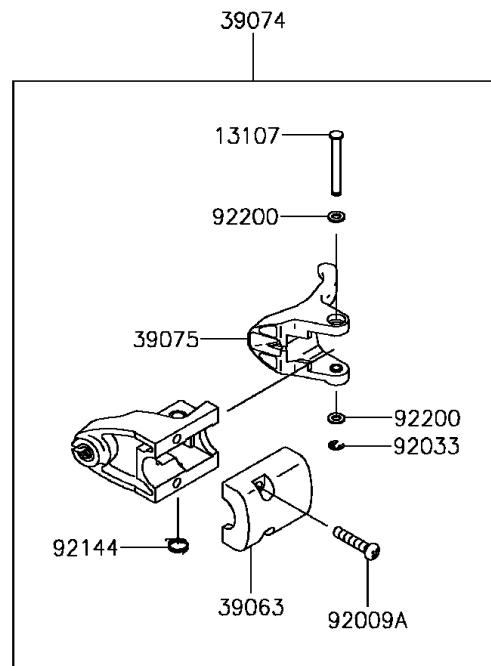

2017 Jet Ski® SX-R™ PARTS DIAGRAM

Handlebar

F3172

2017 Jet Ski® SX-R™ PARTS LIST

Handlebar

ITEM NAME	PART NUMBER	QUANTITY
SCREW-PAN-CROS,5X20 (Ref # 220)	220R0520	1
SCREW-CSK-CROS,6X25 (Ref # 221)	221R0625	1
W-PLAIN-S,5MM (Ref # 410)	410S0500	1
BRACKET,THROTTLE LEVER (Ref # 11055)	11055-3709	1
HOLDER,SWITCH (Ref # 13091)	13091-3726	1
SHAFT (Ref # 13107)	13107-3740	1
COVER (Ref # 14093)	14093-0599	1
SWITCH,STOP&START (Ref # 27010)	27010-3780	1
SWITCH-ASSY,STOP&START (Ref # 27045)	27045-3760	1
CASE,LWR,SWITCH (Ref # 32099)	32099-3725	1
CASE,FR,SWITCH (Ref # 32099A)	32099-3818	1
CASE,UPP,SWITCH (Ref # 32099B)	32099-3860	1
HANDLE-COMP,F.BLACK (Ref # 39058)	39058-0030-6Z	1
HOUSING-CONTROL (Ref # 39063)	39063-3727	1
LEVER-ASSY-THROTTLE (Ref # 39074)	39074-3726	1
LEVER-THROTTLE (Ref # 39075)	39075-3714	1
PAD-HANDLE (Ref # 39087)	39087-0012	1
SCREW,8X22 (Ref # 92009)	92009-3701	1
SCREW,6X30 (Ref # 92009A)	92009-3837	1
RING-SNAP (Ref # 92033)	92033-3723	1
CLAMP,HANDLEBAR (Ref # 92037)	92037-503	1
RIVET (Ref # 92039)	92039-3787	1
BAND,TETHER SWITCH (Ref # 92072)	92072-3809	1
SPRING (Ref # 92144)	92144-3749	1
WASHER (Ref # 92200)	92200-3738	1