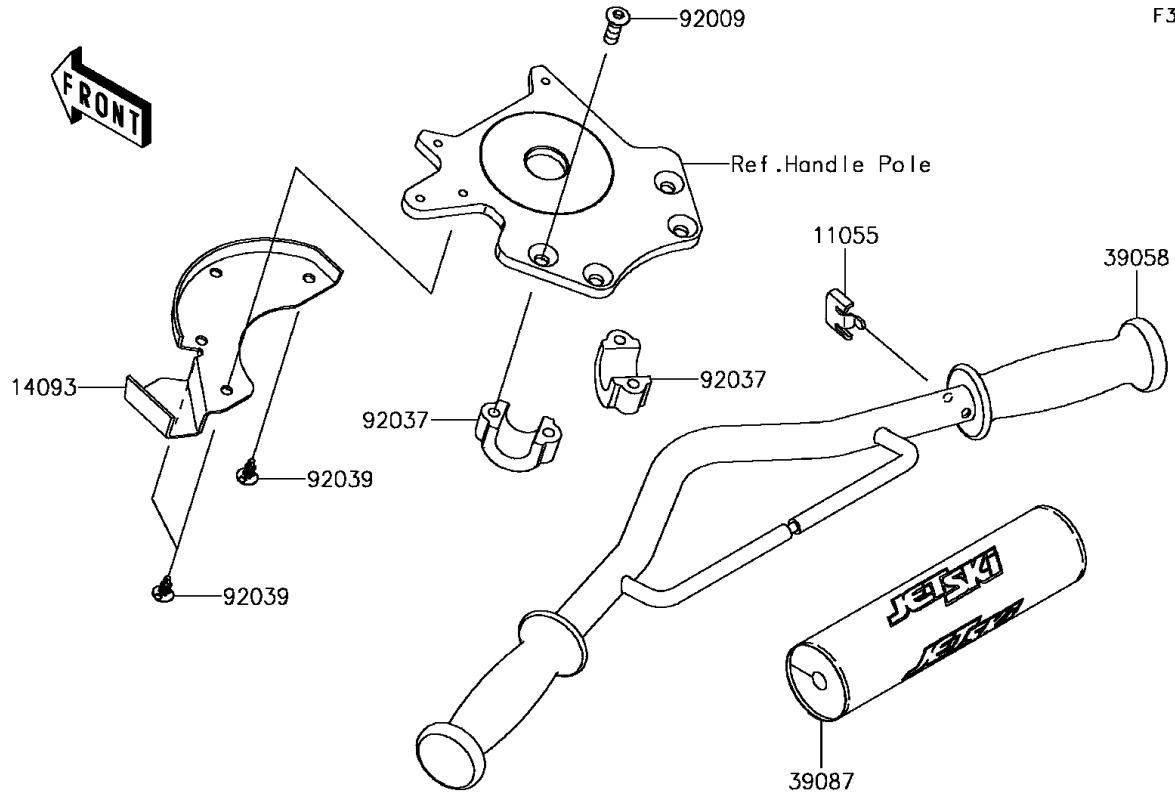

2017 Jet Ski® SX-R™ PARTS DIAGRAM

Handlebar

F3172

2017 Jet Ski® SX-R™ PARTS LIST

Handlebar

ITEM NAME	PART NUMBER	QUANTITY
SCREW-PAN-CROS,5X20 (Ref # 220)	220R0520	1
SCREW-CSK-CROS,6X25 (Ref # 221)	221R0625	1
W-PLAIN-S,5MM (Ref # 410)	410S0500	1
BRACKET,THROTTLE LEVER (Ref # 11055)	11055-3709	1
HOLDER,SWITCH (Ref # 13091)	13091-3726	1
SHAFT (Ref # 13107)	13107-3740	1
COVER (Ref # 14093)	14093-0599	1
SWITCH,STOP&START (Ref # 27010)	27010-3780	1
SWITCH-ASSY,STOP&START (Ref # 27045)	27045-3760	1
CASE,LWR,SWITCH (Ref # 32099)	32099-3725	1
CASE,FR,SWITCH (Ref # 32099A)	32099-3818	1
CASE,UPP,SWITCH (Ref # 32099B)	32099-3860	1
HANDLE-COMP,F.BLACK (Ref # 39058)	39058-0030-6Z	1
HOUSING-CONTROL (Ref # 39063)	39063-3727	1
LEVER-ASSY-THROTTLE (Ref # 39074)	39074-3726	1
LEVER-THROTTLE (Ref # 39075)	39075-3714	1
PAD-HANDLE (Ref # 39087)	39087-0012	1
SCREW,8X22 (Ref # 92009)	92009-3701	1
SCREW,6X30 (Ref # 92009A)	92009-3837	1
RING-SNAP (Ref # 92033)	92033-3723	1
CLAMP,HANDLEBAR (Ref # 92037)	92037-503	1
RIVET (Ref # 92039)	92039-3787	1
BAND,TETHER SWITCH (Ref # 92072)	92072-3809	1
SPRING (Ref # 92144)	92144-3749	1
WASHER (Ref # 92200)	92200-3738	1