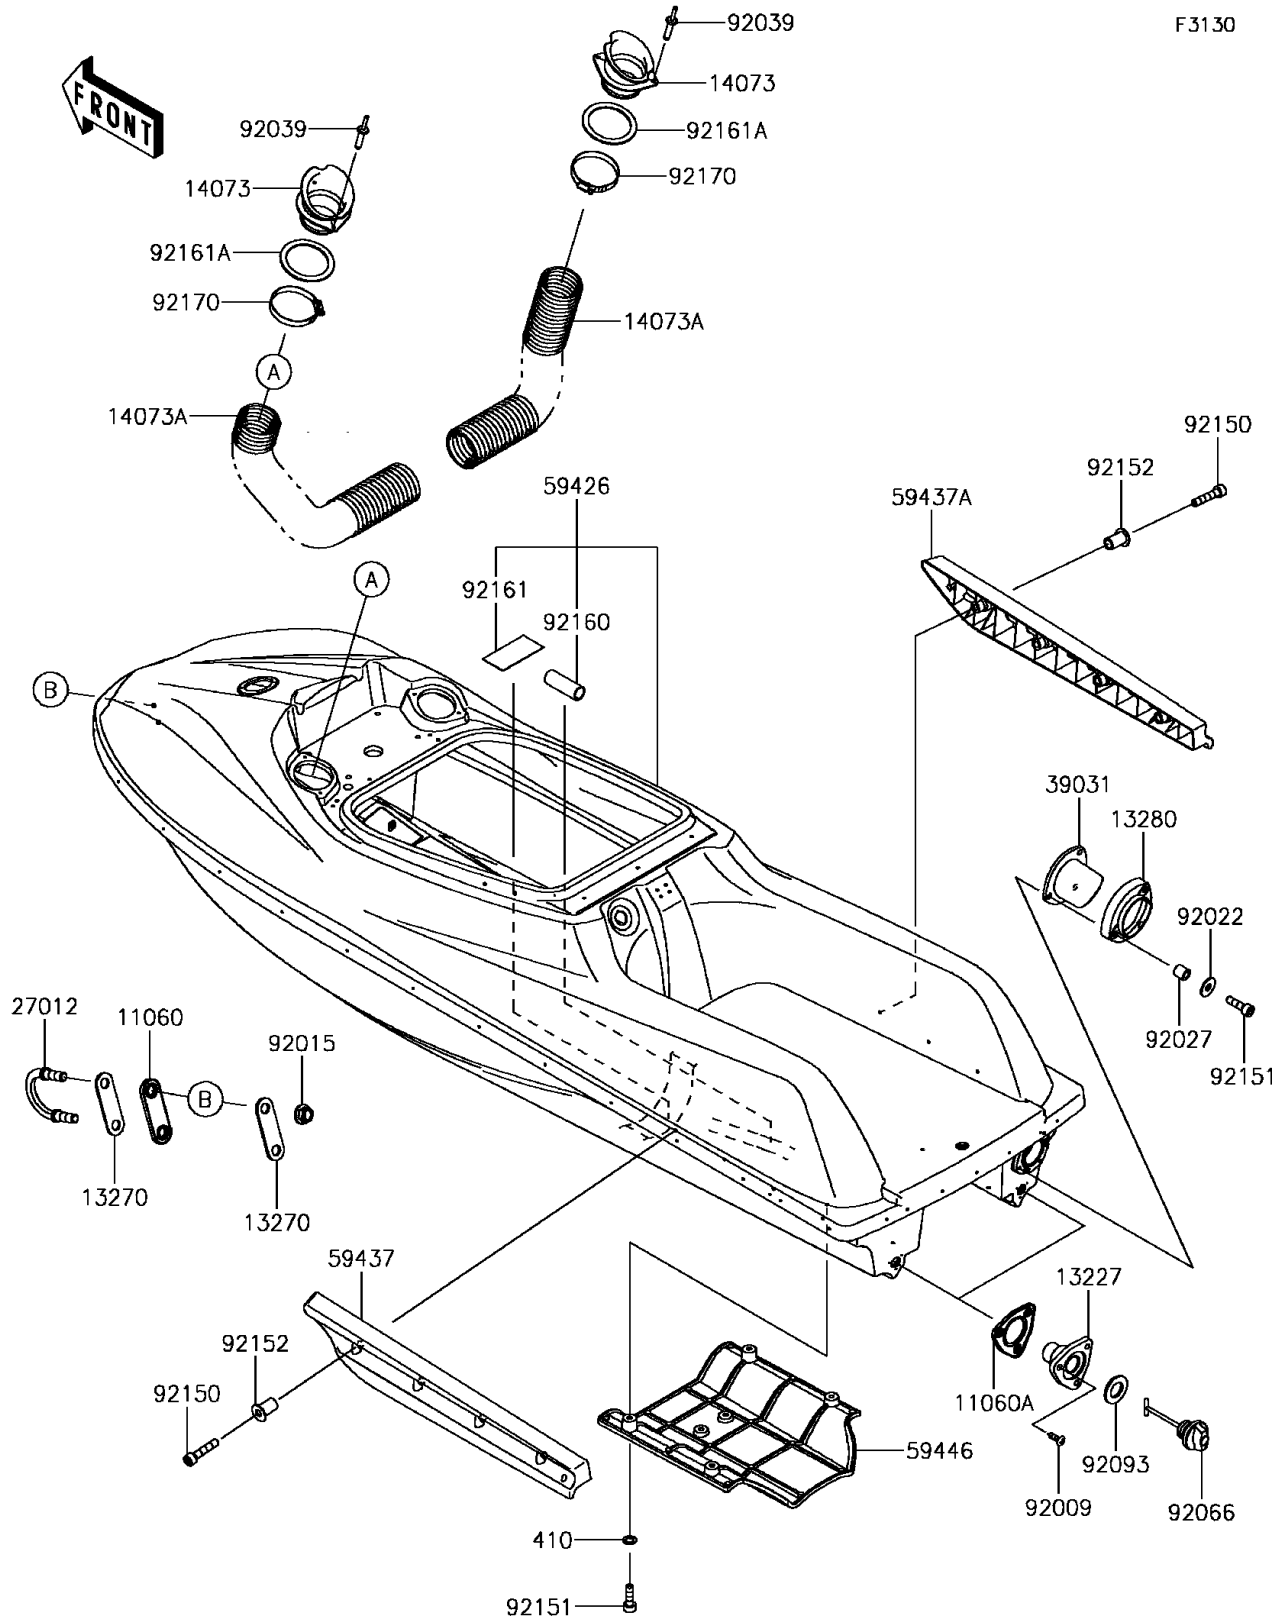

## 2017 Jet Ski® SX-R™ PARTS DIAGRAM

Hull

## 2017 Jet Ski® SX-R™ PARTS LIST

Hull

ITEM NAME	PART NUMBER	QUANTITY
WASHER-PLAIN-SMALL,6MM (Ref # 410)	410S0600	1
GASKET,U HOOK,FR (Ref # 11060)	11060-3799	1
GASKET,DRAIN PLUG (Ref # 11060A)	11060-3801	1
HOUSING,DRAIN PLUG,F.BLACK (Ref # 13227)	13227-3721-6Z	1
PLATE (Ref # 13270)	13270-3896	1
HOLDER,TAIL PIPE CAP (Ref # 13280)	13280-3742	1
DUCT (Ref # 14073)	14073-0866	1
DUCT (Ref # 14073A)	14073-0868	1
HOOK (Ref # 27012)	27012-3797	1
CAP-END,TAIL PIPE (Ref # 39031)	39031-3709	1
HULL-COMP,BLACK (Ref # 59426)	59426-0010-650	1
STABILIZER,LH,F.BLACK (Ref # 59437)	59437-3745-6Z	1
STABILIZER,RH,F.BLACK (Ref # 59437A)	59437-3746-6Z	1
COVER-JET PUMP (Ref # 59446)	59446-0002	1
SCREW,TAPPING,4X16 (Ref # 92009)	92009-3849	1
NUT,FLANGED,8MM (Ref # 92015)	92015-3709	1
WASHER (Ref # 92022)	92022-567	1
COLLAR,6.2X10X10 (Ref # 92027)	92027-3705	1
RIVET (Ref # 92039)	92039-3775	1
PLUG,RR,DRAIN,F.BLACK (Ref # 92066)	92066-3783-6Z	1
SEAL (Ref # 92093)	92093-3720	1
BOLT,SOCKET,6X30 (Ref # 92150)	92150-3822	1
BOLT,SOCKET,6X20 (Ref # 92151)	92151-3774	1
COLLAR (Ref # 92152)	92152-3715	1
DAMPER,22X26X72 (Ref # 92160)	92160-1008	1
DAMPER (Ref # 92161)	92161-3728	1
DAMPER (Ref # 92161A)	92161-3769	1
CLAMP (Ref # 92170)	92170-1679	1