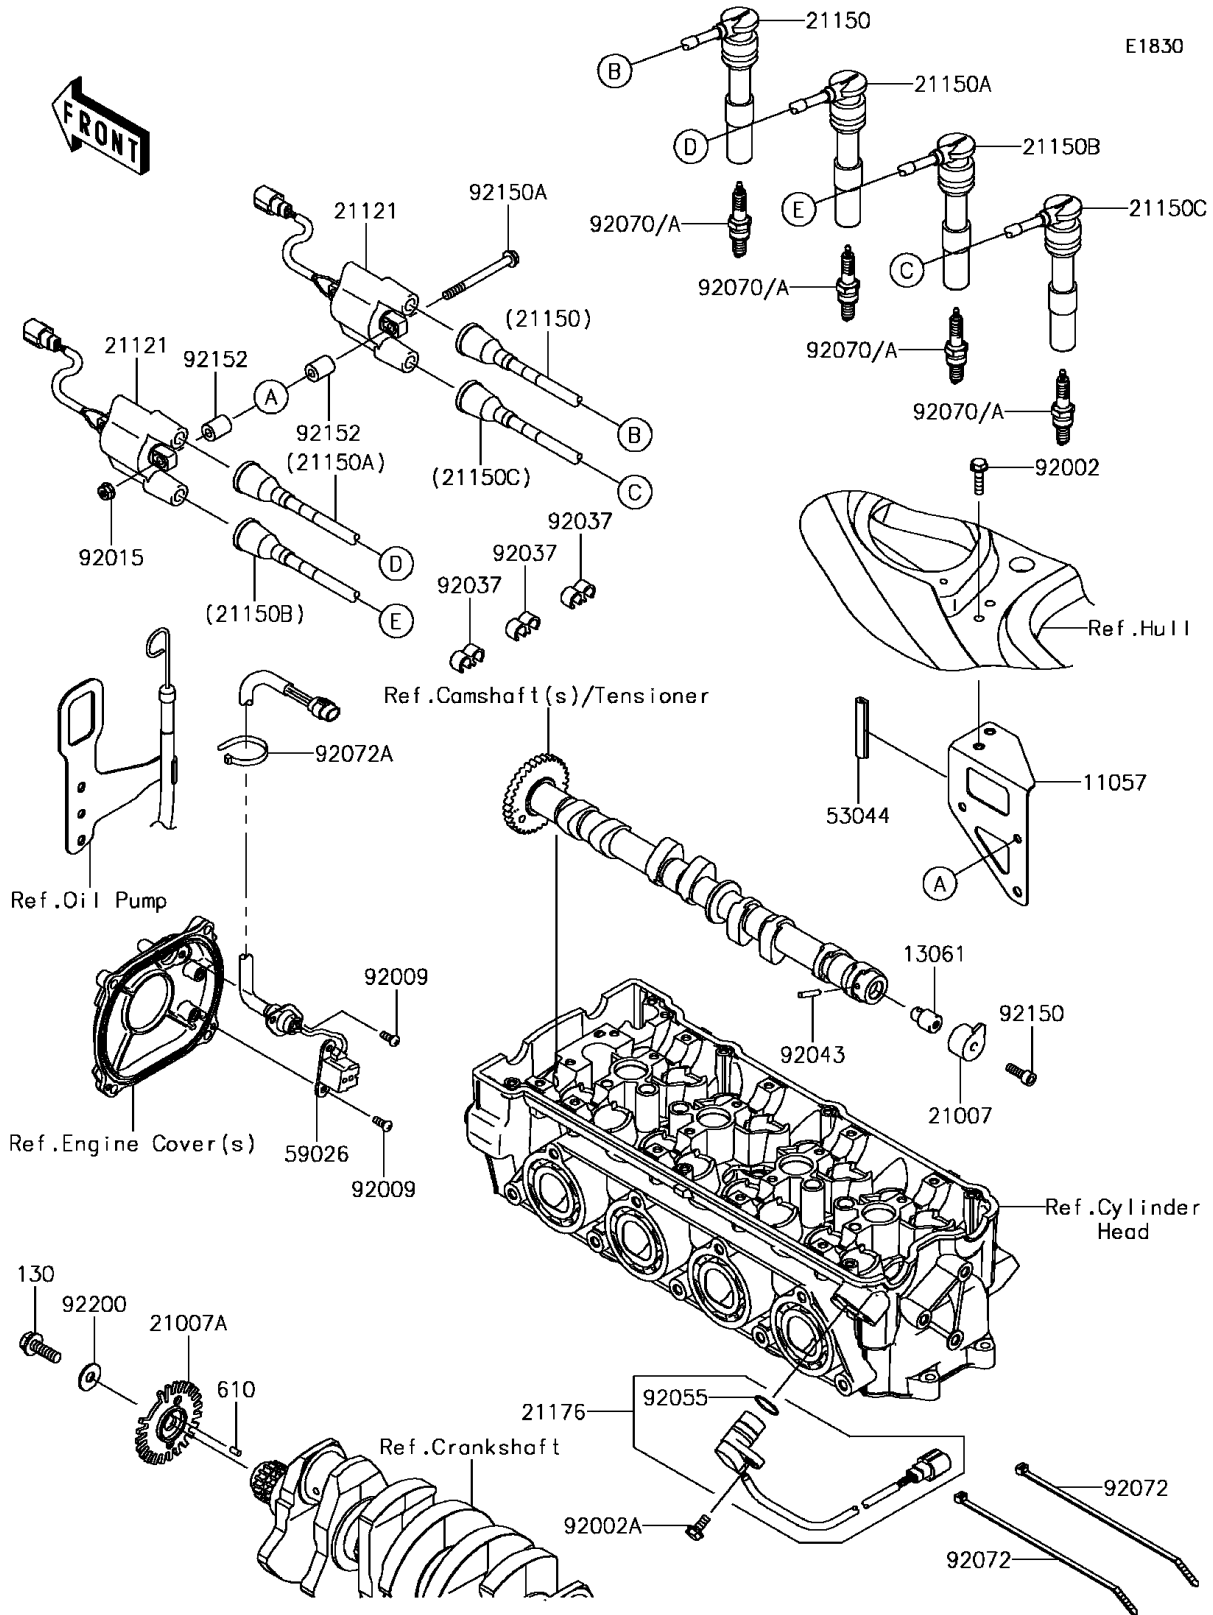

2017 Jet Ski® SX-R™ PARTS DIAGRAM

Ignition System

2017 Jet Ski® SX-R™ PARTS LIST

Ignition System

ITEM NAME	PART NUMBER	QUANTITY
BOLT-FLANGED,8X25 (Ref # 130)	130CD0825	1
ROLLER,4X8 (Ref # 610)	610A0408	1
BRACKET,IGNITION COIL (Ref # 11057)	11057-0453	1
BOSS,CAM SENSOR (Ref # 13061)	13061-1687	1
ROTOR,EX CAM (Ref # 21007)	21007-3742	1
ROTOR,PULSING (Ref # 21007A)	21007-3744	1
COIL-IGNITION (Ref # 21121)	21121-0720	1
CORD-ASSY,#1,L=340 (Ref # 21150)	21150-0006	1
CORD-ASSY,#2,L=450 (Ref # 21150A)	21150-0007	1
CORD-ASSY,#3,L=540 (Ref # 21150B)	21150-0008	1
CORD-ASSY,#4,L=600 (Ref # 21150C)	21150-0009	1
SENSOR,CAM ANGLE (Ref # 21176)	21176-1077	1
TRIM (Ref # 53044)	53044-0621	1
COIL-PULSING (Ref # 59026)	59026-3702	1
BOLT,6X25 (Ref # 92002)	92002-3714	1
BOLT,6X16 (Ref # 92002A)	92002-3728	1
SCREW,5X12 (Ref # 92009)	92009-1296	1
NUT,6MM (Ref # 92015)	92015-3767	1
CLAMP,CORD (Ref # 92037)	92037-1603	1
PIN (Ref # 92043)	92043-1575	1
RING-O (Ref # 92055)	92055-1639	1
PLUG-SPARK,CR9EKB(NGK) (Ref # 92070)	92070-0050	1
PLUG-SPARK,CR8EKB(NGK) (Ref # 92070A)	92070-0708	1
BAND,L=188.85 (Ref # 92072)	92072-0105	1
BAND,L=152 (Ref # 92072A)	92072-3874	1
BOLT,6X18 (Ref # 92150)	92150-1645	1
BOLT,6X70 (Ref # 92150A)	92150-3753	1
COLLAR (Ref # 92152)	92152-3738	1
WASHER,8.0X22.0X1.5 (Ref # 92200)	92200-0174	1