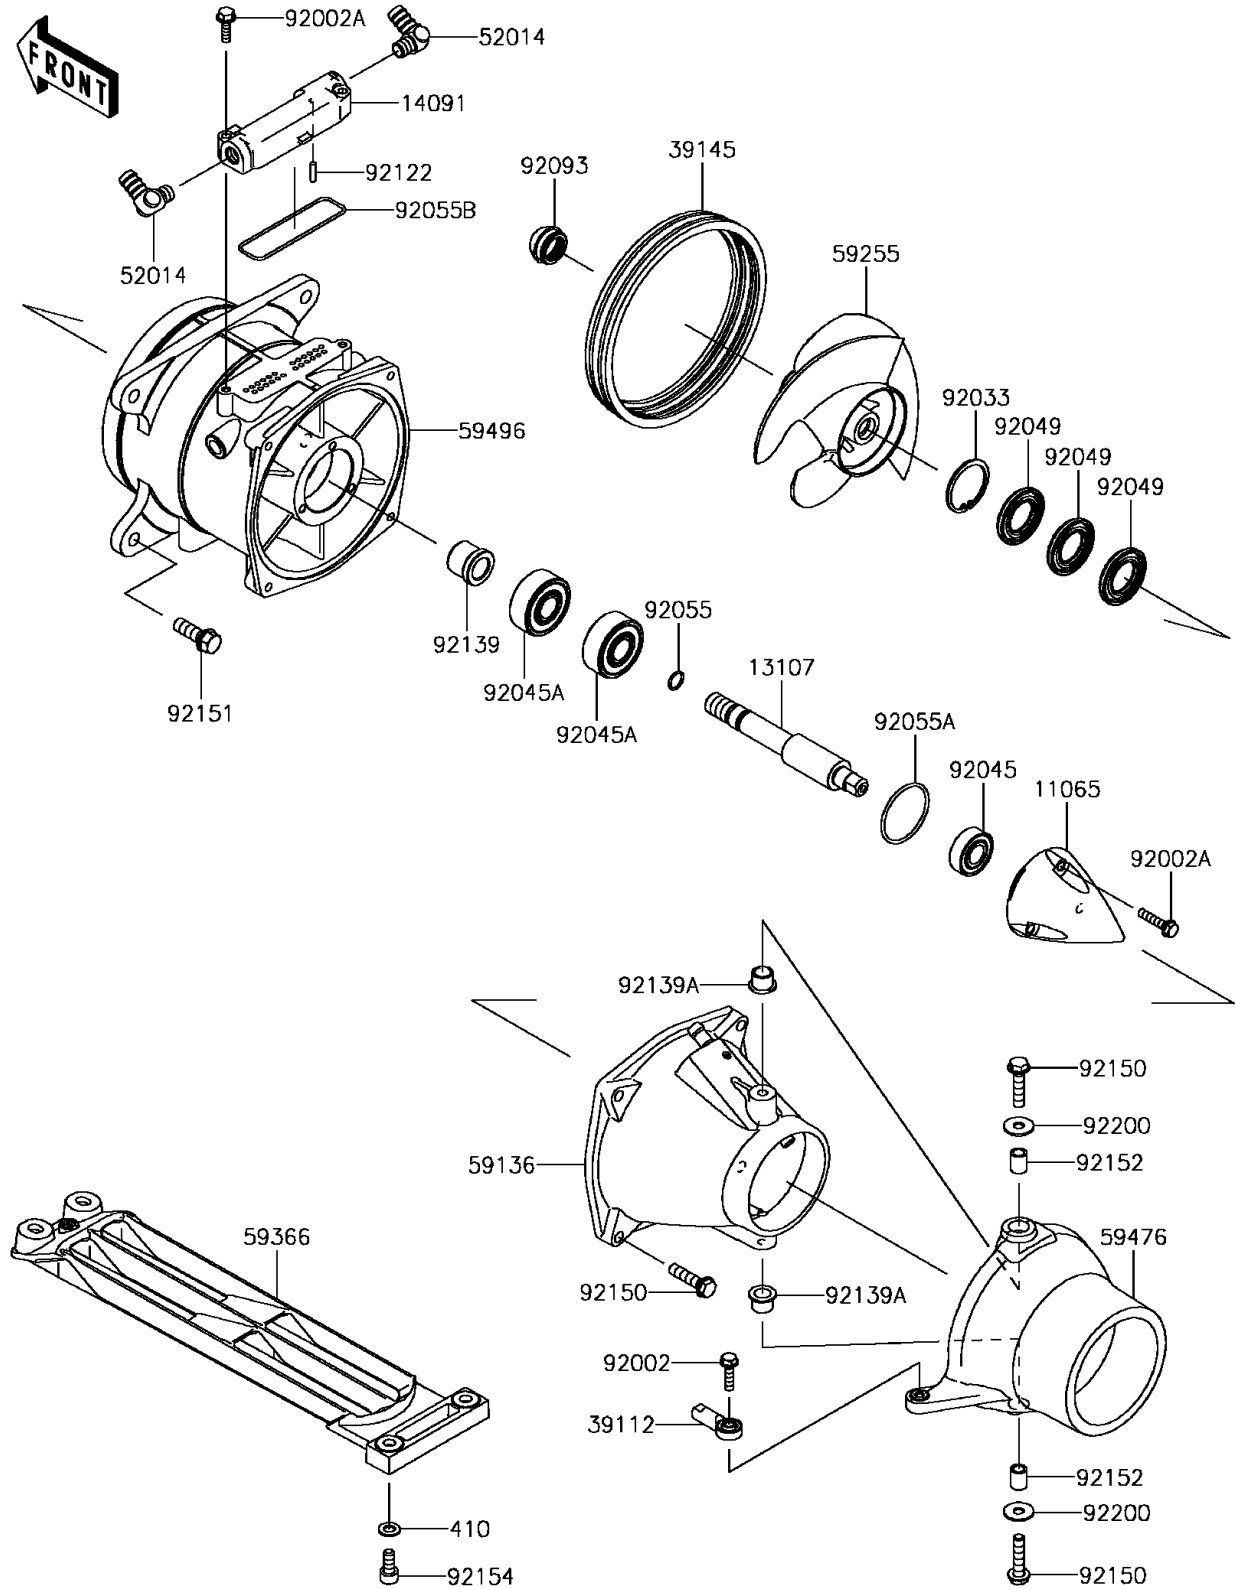

2017 Jet Ski® SX-R™ PARTS DIAGRAM

Jet Pump

E3191

2017 Jet Ski® SX-R™ PARTS LIST

Jet Pump

ITEM NAME	PART NUMBER	QUANTITY
WASHER-PLAIN-SMALL,8MM (Ref # 410)	410S0800	1
CAP (Ref # 11065)	11065-0828	1
SHAFT (Ref # 13107)	13107-0765	1
COVER,VANE GUIDE (Ref # 14091)	14091-3817	1
RODEND-TIE (Ref # 39112)	39112-3707	1
TRIM-SEAL (Ref # 39145)	39145-3742	1
ELBOW (Ref # 52014)	52014-3711	1
NOZZLE-PUMP (Ref # 59136)	59136-0002	1
IMPELLER-COMP (Ref # 59255)	59255-3729	1
GRATE (Ref # 59366)	59366-0001	1
NOZZLE-STRG (Ref # 59476)	59476-0001	1
VANE-GUIDE (Ref # 59496)	59496-0001	1
BOLT,6X25 (Ref # 92002)	92002-3714	1
BOLT,6X30 (Ref # 92002A)	92002-3726	1
RING-SNAP (Ref # 92033)	92033-3730	1
BEARING-BALL,62022RD (Ref # 92045)	92045-3721	1
BEARING-BALL,6303R-6 (Ref # 92045A)	92045-3740	1
SEAL-OIL (Ref # 92049)	92049-3739	1
RING-O,12X1.5 (Ref # 92055)	92055-025	1
RING-O (Ref # 92055A)	92055-3741	1
RING-O,66.5X2.0 (Ref # 92055B)	92055-3784	1
SEAL (Ref # 92093)	92093-3749	1
ROLLER (Ref # 92122)	92122-0044	1
BUSHING (Ref # 92139)	92139-0718	1
BUSHING (Ref # 92139A)	92139-3720	1
BOLT,8X35 (Ref # 92150)	92150-3792	1
BOLT,10X30 (Ref # 92151)	92151-3706	1
COLLAR,8.2X11.8X15 (Ref # 92152)	92152-3703	1
BOLT,SOCKET,8X18 (Ref # 92154)	92154-3711	1

2017 Jet Ski® SX-R™ PARTS LIST

Jet Pump

ITEM NAME	PART NUMBER	QUANTITY
WASHER,8.0X22.0X1.5 (Ref # 92200)	92200-0174	1