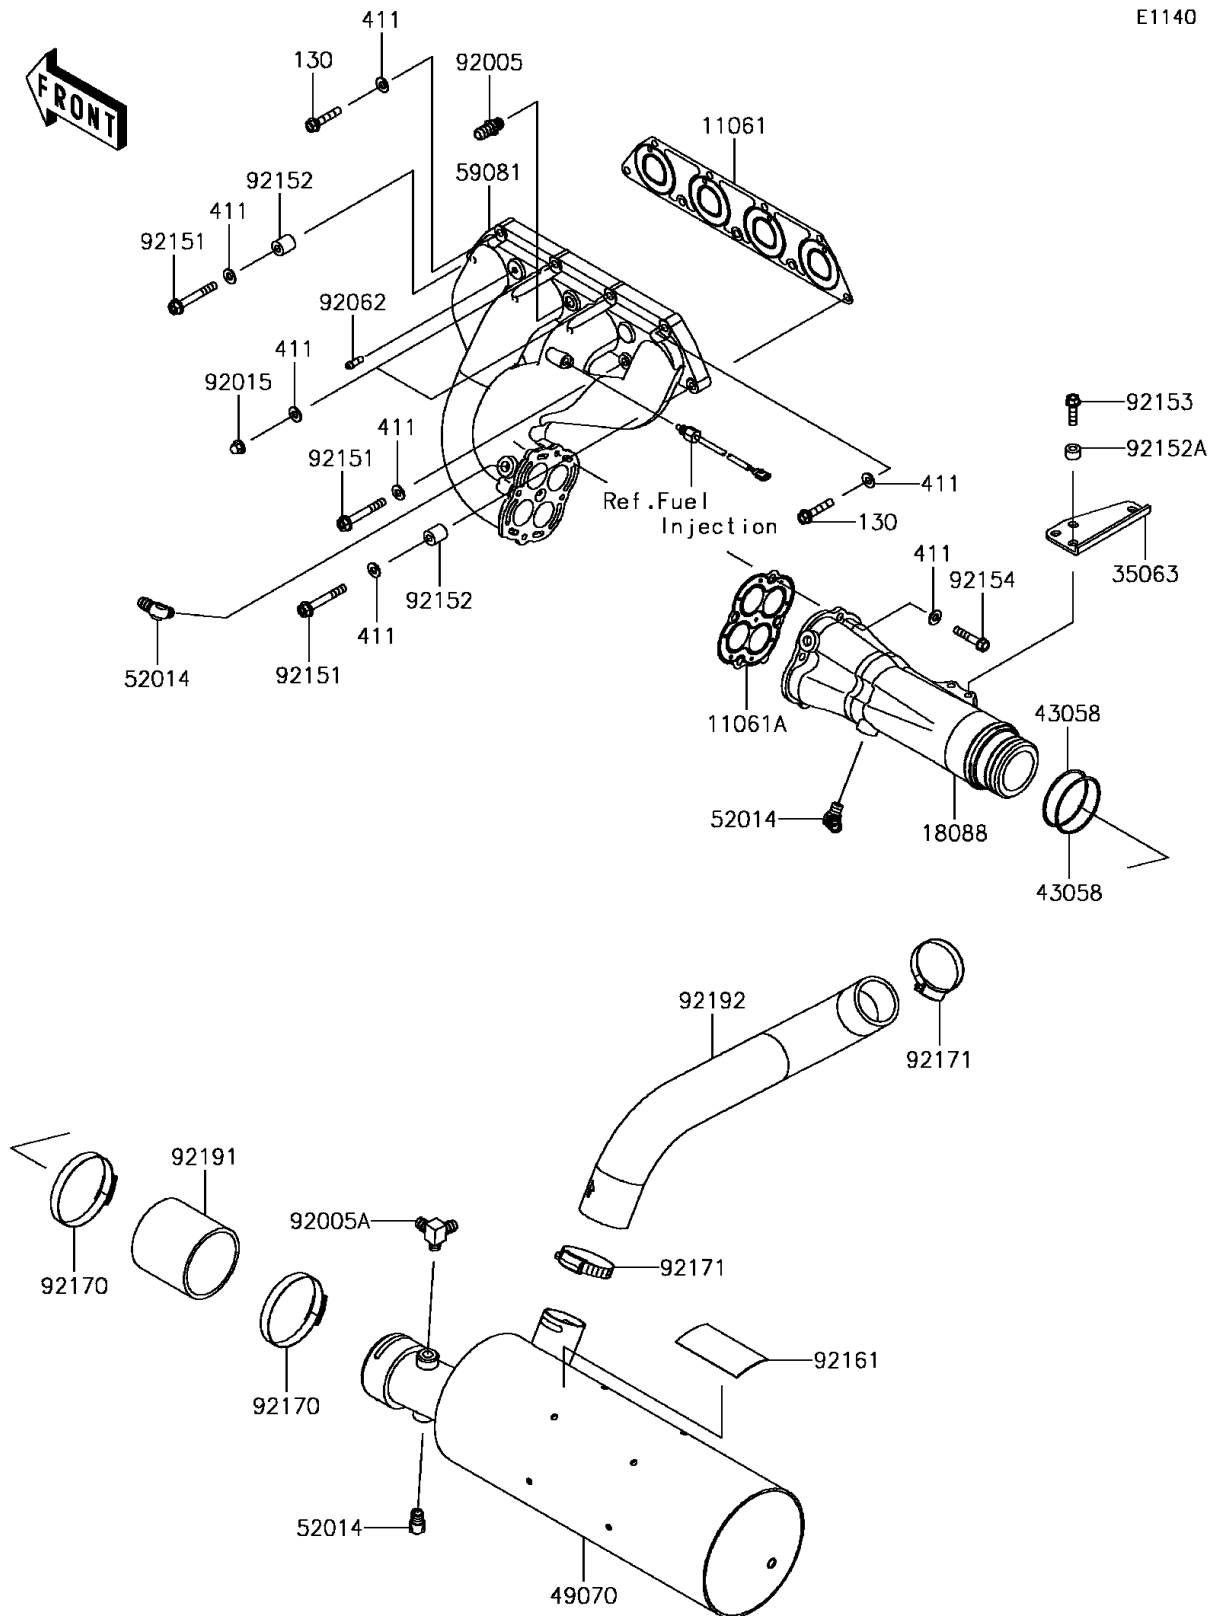

2017 Jet Ski® SX-R™ PARTS DIAGRAM

Muffler(s)

E1140

2017 Jet Ski® SX-R™ PARTS LIST

Muffler(s)

ITEM NAME	PART NUMBER	QUANTITY
BOLT-FLANGED,8X40 (Ref # 130)	130CD0840	1
WASHER-PLAIN,8MM (Ref # 411)	411S0800	1
GASKET,MANIFOLD EXHAUST (Ref # 11061)	11061-3713	1
GASKET,PIPE EXHAUST (Ref # 11061A)	11061-3714	1
PIPE-EXHAUST (Ref # 18088)	18088-3723	1
STAY (Ref # 35063)	35063-3704	1
RING,GASKET (Ref # 43058)	43058-3733	1
MUFFLER-COMP (Ref # 49070)	49070-0842	1
ELBOW (Ref # 52014)	52014-3711	1
MANIFOLD-EXHAUST (Ref # 59081)	59081-3741	1
FITTING (Ref # 92005)	92005-3714	1
FITTING (Ref # 92005A)	92005-3751	1
NUT,CAP,8MM (Ref # 92015)	92015-1371	1
NOZZLE (Ref # 92062)	92062-0562	1
BOLT,8X60 (Ref # 92151)	92151-3730	1
COLLAR (Ref # 92152)	92152-3736	1
COLLAR,8.2X17X10 (Ref # 92152A)	92152-3740	1
BOLT,FLANGED,8X30 (Ref # 92153)	92153-3722	1
BOLT,FLANGED,8X40 (Ref # 92154)	92154-0992	1
DAMPER (Ref # 92161)	92161-3728	1
CLAMP (Ref # 92170)	92170-3764	1
CLAMP (Ref # 92171)	92171-3723	1
TUBE,PIPE EX-MUFFLER (Ref # 92191)	92191-3986	1
TUBE,WATER MUFFLER-TAIL PIPE (Ref # 92192)	92192-1706	1