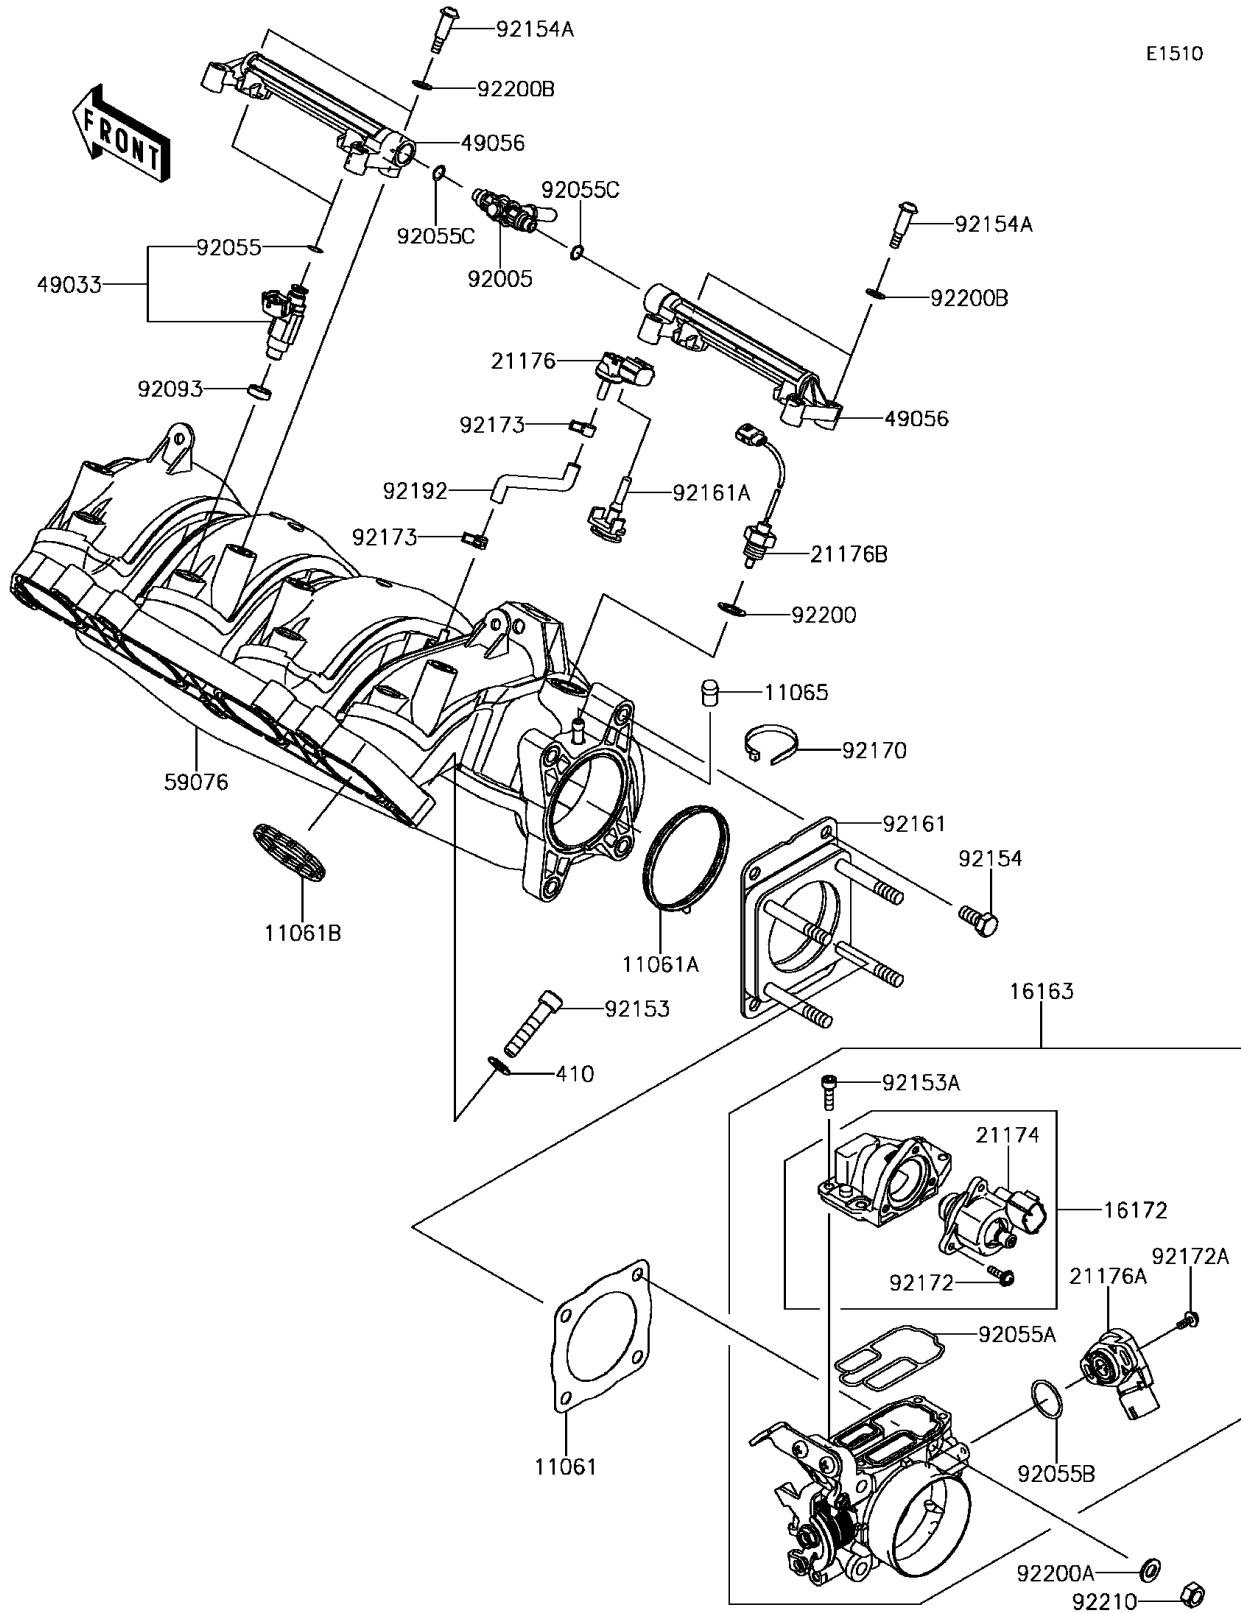

## 2017 Jet Ski® SX-R™ PARTS DIAGRAM

Throttle

## 2017 Jet Ski® SX-R™ PARTS LIST

Throttle

ITEM NAME	PART NUMBER	QUANTITY
WASHER-PLAIN-SMALL,8MM (Ref # 410)	410S0800	1
GASKET,THROTTLE (Ref # 11061)	11061-0824	1
GASKET,MANIFOLD (Ref # 11061A)	11061-3766	1
GASKET,THROTTLE (Ref # 11061B)	11061-3767	1
CAP (Ref # 11065)	11065-0764	1
THROTTLE-ASSY (Ref # 16163)	16163-0919	1
ACTUATOR (Ref # 16172)	16172-0561	1
MOTOR-ELECTRIC,STM (Ref # 21174)	21174-0555	1
SENSOR,PRESSURE (Ref # 21176)	21176-0111	1
SENSOR,TPS (Ref # 21176A)	21176-3762	1
SENSOR,AIR TEMPERATURE (Ref # 21176B)	21176-3767	1
NOZZLE-INJECTION (Ref # 49033)	49033-3707	1
PIPE-INJECTION,FUEL (Ref # 49056)	49056-3705	1
MANIFOLD-INTAKE (Ref # 59076)	59076-0006	1
FITTING,FUEL PIPE (Ref # 92005)	92005-3766	1
RING-O,INJECTION NOZZLE (Ref # 92055)	92055-1622	1
RING-O (Ref # 92055A)	92055-3773	1
RING-O (Ref # 92055B)	92055-3774	1
RING-O (Ref # 92055C)	92055-3782	1
SEAL (Ref # 92093)	92093-0127	1
BOLT,SOCKET,8X40 (Ref # 92153)	92153-0517	1
BOLT (Ref # 92153A)	92153-3723	1
BOLT (Ref # 92154)	92154-1389	1
BOLT (Ref # 92154A)	92154-3713	1
DAMPER (Ref # 92161)	92161-1942	1
DAMPER (Ref # 92161A)	92161-3796	1
CLAMP (Ref # 92170)	92170-3749	1
SCREW (Ref # 92172)	92172-3710	1
SCREW (Ref # 92172A)	92172-3711	1

## 2017 Jet Ski® SX-R™ PARTS LIST

Throttle

ITEM NAME	PART NUMBER	QUANTITY
CLAMP (Ref # 92173)	92173-3702	1
TUBE (Ref # 92192)	92192-1361	1
WASHER,12X18X1 (Ref # 92200)	92200-0712	1
WASHER (Ref # 92200A)	92200-3806	1
WASHER (Ref # 92200B)	92200-3807	1
NUT (Ref # 92210)	92210-0897	1