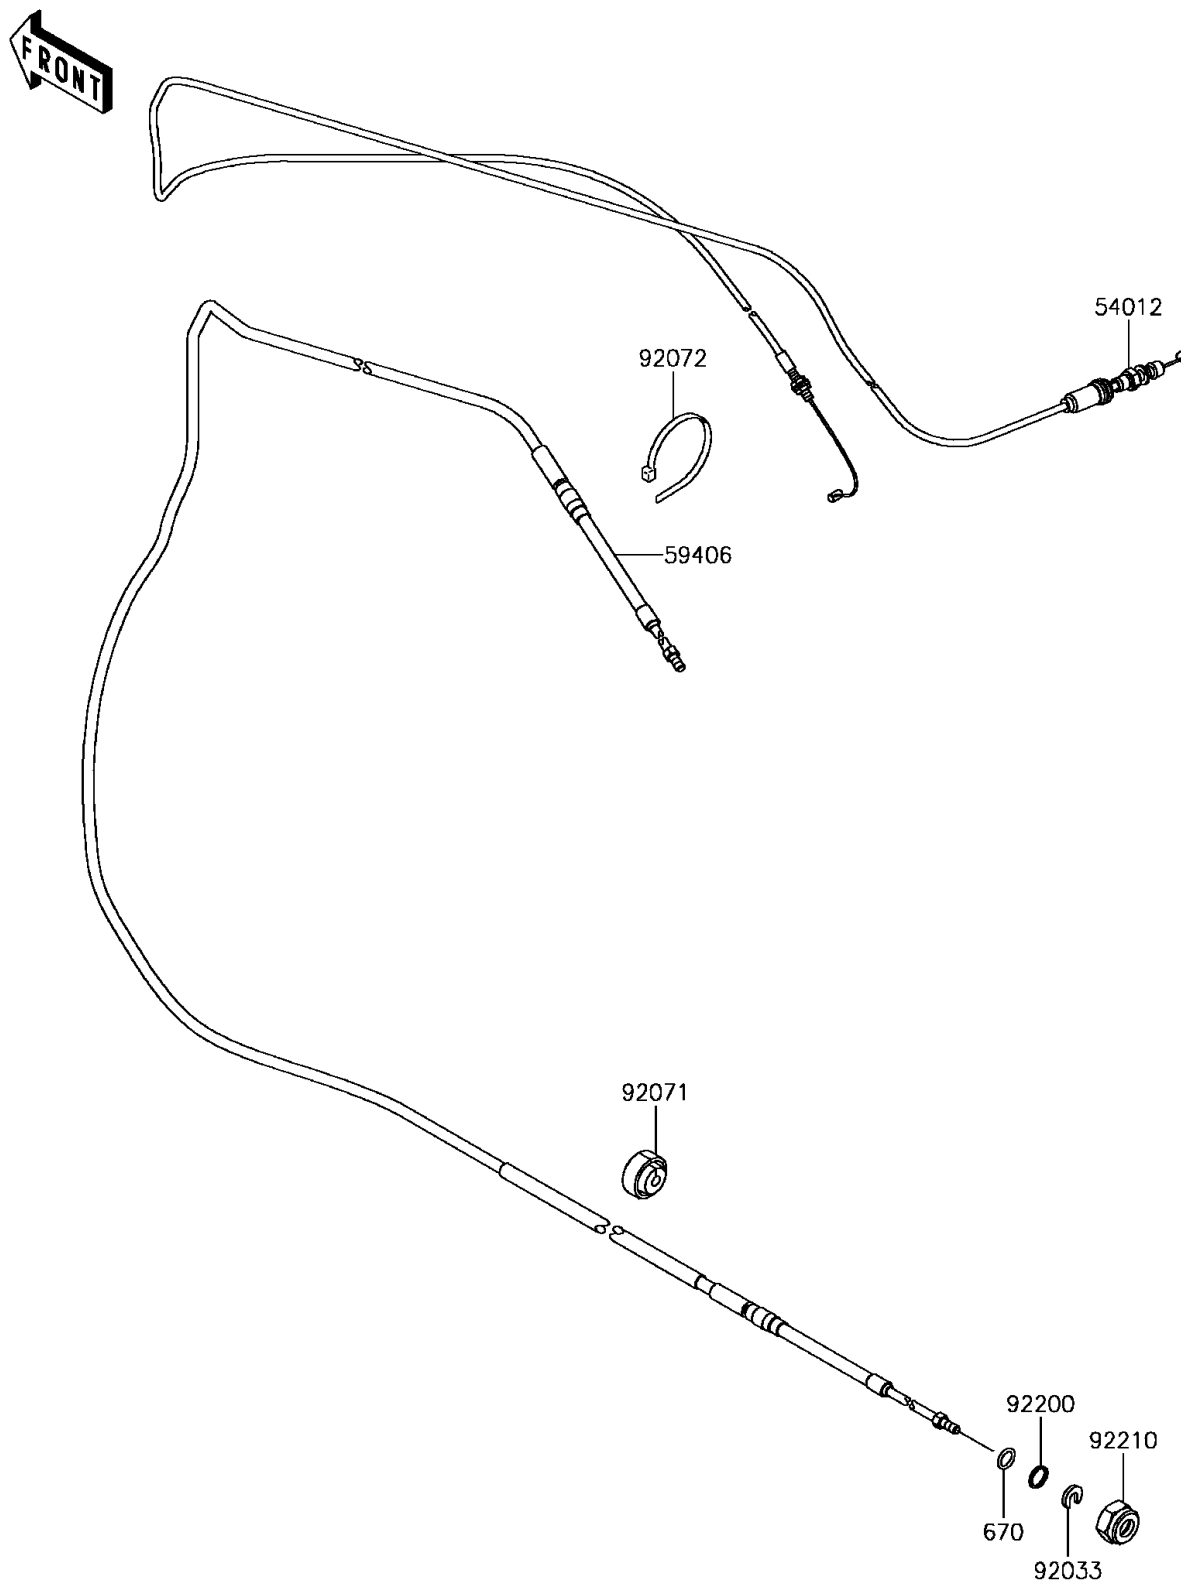

## 2017 Jet Ski® SX-R™ PARTS DIAGRAM

Cables

F3175

## 2017 Jet Ski® SX-R™ PARTS LIST

### Cables

ITEM NAME	PART NUMBER	QUANTITY
O RING,12MM (Ref # 670)	670B2012	1
CABLE-THROTTLE (Ref # 54012)	54012-0648	1
CABLE-STRG (Ref # 59406)	59406-0006	1
RING-SNAP,7.7X17.5X3.0 (Ref # 92033)	92033-3737	1
GROMMET (Ref # 92071)	92071-0765	1
BAND,L=372.24 (Ref # 92072)	92072-3883	1
WASHER,13.8X17.5X1.5 (Ref # 92200)	92200-1885	1
NUT,20MM (Ref # 92210)	92210-1554	1