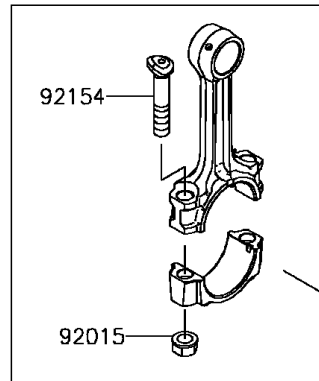

## 2017 Jet Ski® SX-R™ PARTS DIAGRAM

Crankshaft

E1321

13251

### Crankshaft

ITEM NAME	PART NUMBER	QUANTITY
CRANKSHAFT-COMP (Ref # 13031)	13031-3742	1
SHAFT (Ref # 13107)	13107-3785	1
ROD-ASSY-CONNECTING,J (Ref # 13251)	13251-3703-JJ	1
COUPLING (Ref # 42034)	42034-3711	1
NUT,CONNECTING ROD (Ref # 92015)	92015-1559	1
BEARING-BALL,6208ZZ AS2S (Ref # 92045)	92045-3739	1
SEAL-OIL,SD347626LHS (Ref # 92049)	92049-3736	1
SEAL-OIL,FPJ740628.5ZS (Ref # 92049A)	92049-3737	1
SEAL-OIL,S40626NS (Ref # 92049B)	92049-3738	1
RING-O,27.7X2.4 (Ref # 92055)	92055-091	1
BUSHING,CONNECTING ROD,GREEN (Ref # 92139)	92139-0722	1
BUSHING,CONNECTING ROD,YELLOW (Ref # 92139A)	92139-0723	1
BUSHING,CONNECTING ROD,PINK (Ref # 92139B)	92139-0724	1
BUSHING,CRANKSHAFT,#1&#5,GREEN (Ref # 92139C)	92139-0725	1
BUSHING,CRANKSHAFT,#1&#5,YEL (Ref # 92139D)	92139-0726	1
BUSHING,CRANKSHAFT,#1&#5,PINK (Ref # 92139E)	92139-0727	1
BUSHING,CRANKSHAFT,#2&#4,GREEN (Ref # 92139F)	92139-0728	1
BUSHING,CRANKSHAFT,#2&#4,YEL (Ref # 92139G)	92139-0729	1
BUSHING,CRANKSHAFT,#2&#4,PINK (Ref # 92139H)	92139-0730	1
BUSHING,CRANKSHAFT,#3,GREEN (Ref # 92139I)	92139-0731	1
BUSHING,CRANKSHAFT,#3,YELLOW (Ref # 92139J)	92139-0732	1
BUSHING,CRANKSHAFT,#3,PINK (Ref # 92139K)	92139-0733	1
COLLAR,OUTPUT RR,L=19.5 (Ref # 92152)	92152-3733	1
BOLT,CONNECTING ROD,9MM (Ref # 92154)	92154-3720	1
WASHER (Ref # 92200)	92200-3789	1