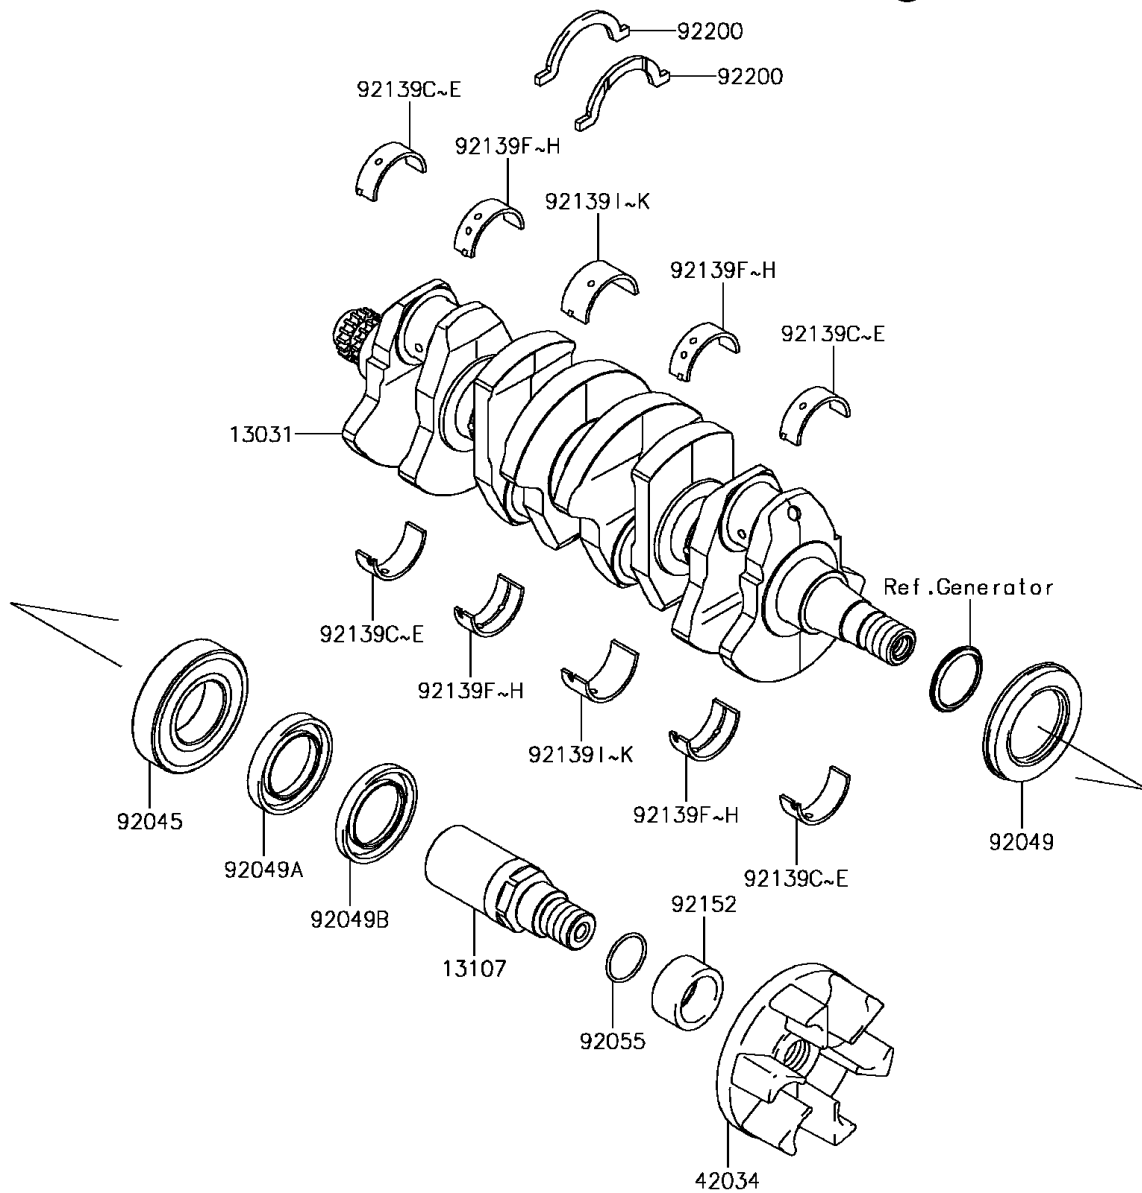

## 2017 Jet Ski® SX-R™ PARTS DIAGRAM

Crankshaft

E1321

13251

## 2017 Jet Ski® SX-R™ PARTS LIST

### Crankshaft

ITEM NAME	PART NUMBER	QUANTITY
CRANKSHAFT-COMP (Ref # 13031)	13031-3742	1
SHAFT (Ref # 13107)	13107-3785	1
ROD-ASSY-CONNECTING,J (Ref # 13251)	13251-3703-JJ	1
COUPLING (Ref # 42034)	42034-3711	1
NUT,CONNECTING ROD (Ref # 92015)	92015-1559	1
BEARING-BALL,6208ZZ AS2S (Ref # 92045)	92045-3739	1
SEAL-OIL,SD347626LHS (Ref # 92049)	92049-3736	1
SEAL-OIL,FPJ740628.5ZS (Ref # 92049A)	92049-3737	1
SEAL-OIL,S40626NS (Ref # 92049B)	92049-3738	1
RING-O,27.7X2.4 (Ref # 92055)	92055-091	1
BUSHING,CONNECTING ROD,GREEN (Ref # 92139)	92139-0722	1
BUSHING,CONNECTING ROD,YELLOW (Ref # 92139A)	92139-0723	1
BUSHING,CONNECTING ROD,PINK (Ref # 92139B)	92139-0724	1
BUSHING,CRANKSHAFT,#1&#5,GREEN (Ref # 92139C)	92139-0725	1
BUSHING,CRANKSHAFT,#1&#5,YEL (Ref # 92139D)	92139-0726	1
BUSHING,CRANKSHAFT,#1&#5,PINK (Ref # 92139E)	92139-0727	1
BUSHING,CRANKSHAFT,#2&#4,GREEN (Ref # 92139F)	92139-0728	1
BUSHING,CRANKSHAFT,#2&#4,YEL (Ref # 92139G)	92139-0729	1
BUSHING,CRANKSHAFT,#2&#4,PINK (Ref # 92139H)	92139-0730	1
BUSHING,CRANKSHAFT,#3,GREEN (Ref # 92139I)	92139-0731	1
BUSHING,CRANKSHAFT,#3,YELLOW (Ref # 92139J)	92139-0732	1
BUSHING,CRANKSHAFT,#3,PINK (Ref # 92139K)	92139-0733	1
COLLAR,OUTPUT RR,L=19.5 (Ref # 92152)	92152-3733	1
BOLT,CONNECTING ROD,9MM (Ref # 92154)	92154-3720	1
WASHER (Ref # 92200)	92200-3789	1