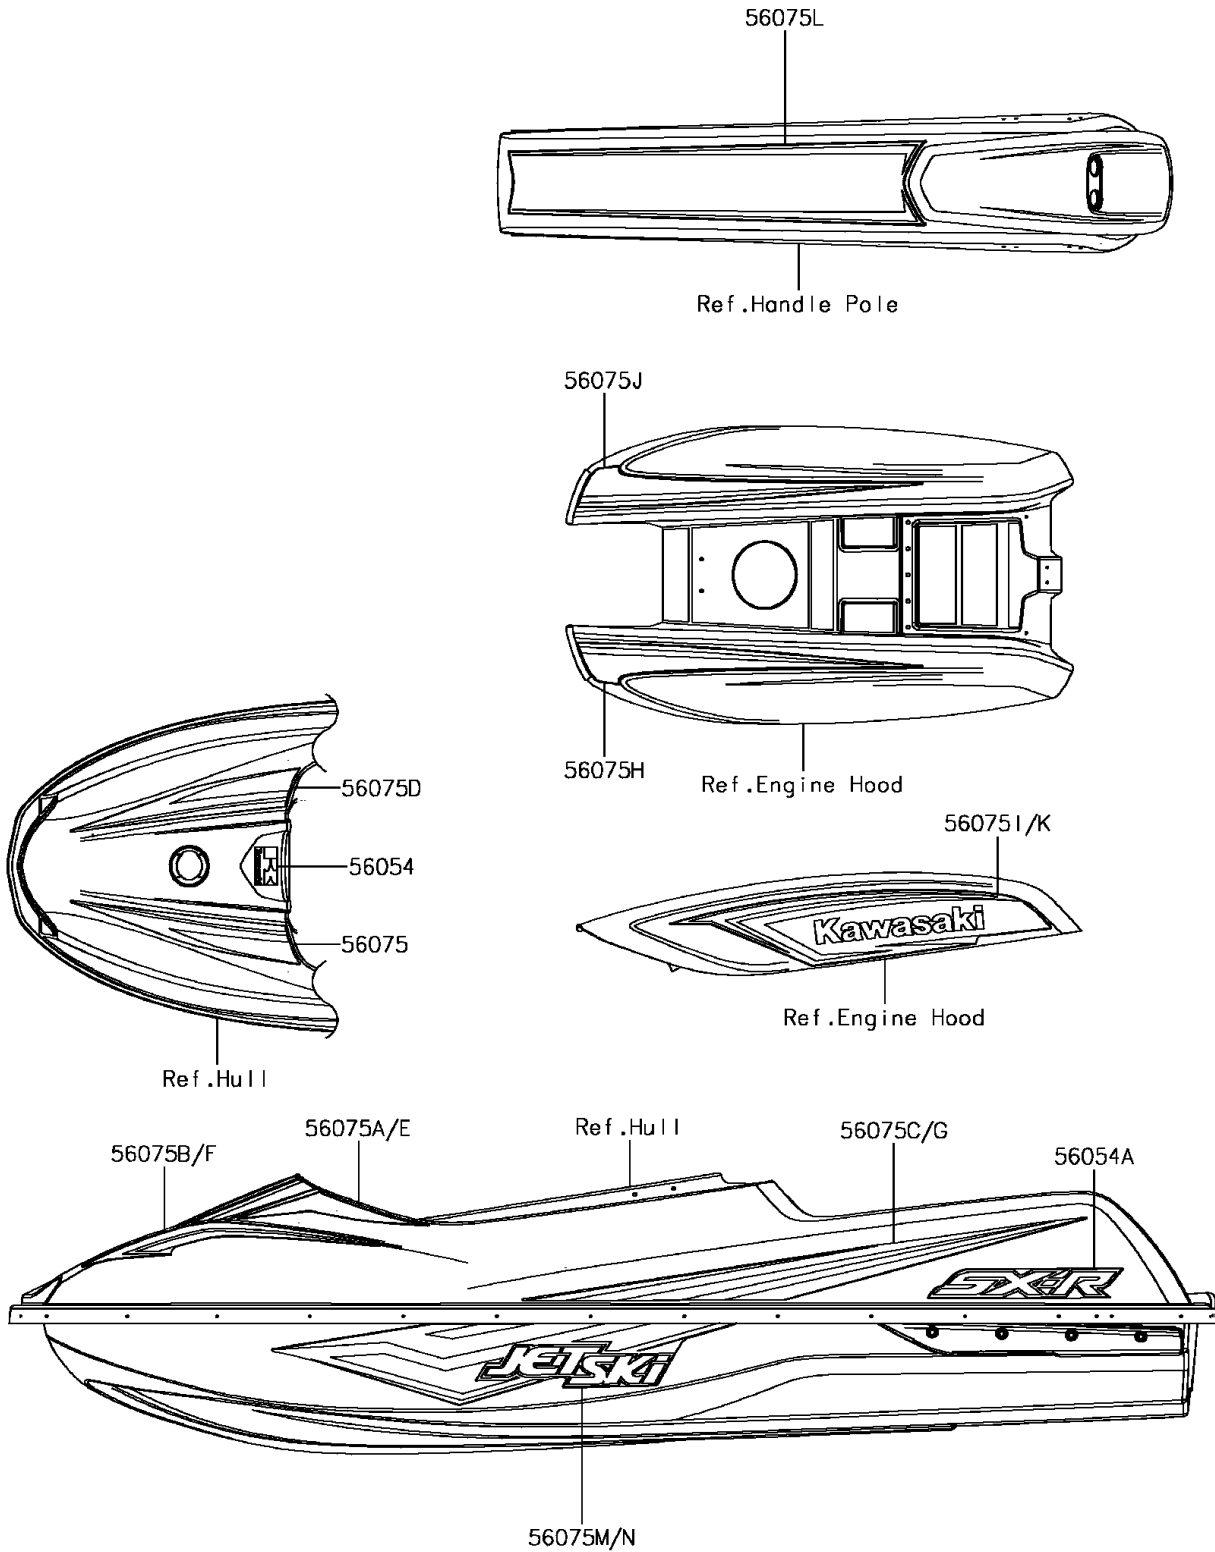

## 2017 Jet Ski® SX-R™ PARTS DIAGRAM

Decals

F3880

## 2017 Jet Ski® SX-R™ PARTS LIST

Decals

ITEM NAME	PART NUMBER	QUANTITY
MARK,DECK,K KAWASAKI (Ref # 56054)	56054-2227	1
MARK,DECK,SX-R (Ref # 56054A)	56054-2228	1
PATTERN,DECK,FR,LH,UPP (Ref # 56075)	56075-2678	1
PATTERN,DECK,FR,LH,CNT (Ref # 56075A)	56075-2679	1
PATTERN,DECK,FR,LH,LWR (Ref # 56075B)	56075-2680	1
PATTERN,DECK,RR,LH (Ref # 56075C)	56075-2681	1
PATTERN,DECK,FR,RH,UPP (Ref # 56075D)	56075-2682	1
PATTERN,DECK,FR,RH,CNT (Ref # 56075E)	56075-2683	1
PATTERN,DECK,FR,RH,LWR (Ref # 56075F)	56075-2684	1
PATTERN,DECK,RR,RH (Ref # 56075G)	56075-2685	1
PATTERN,EG HOOD,LH,UPP (Ref # 56075H)	56075-2686	1
PATTERN,EG HOOD,LH,LWR (Ref # 56075I)	56075-2687	1
PATTERN,EG HOOD,RH,UPP (Ref # 56075J)	56075-2688	1
PATTERN,EG HOOD,RH,LWR (Ref # 56075K)	56075-2689	1
PATTERN,HANDLE POLE (Ref # 56075L)	56075-2690	1
PATTERN,HULL,LH (Ref # 56075M)	56075-2691	1
PATTERN,HULL,RH (Ref # 56075N)	56075-2692	1