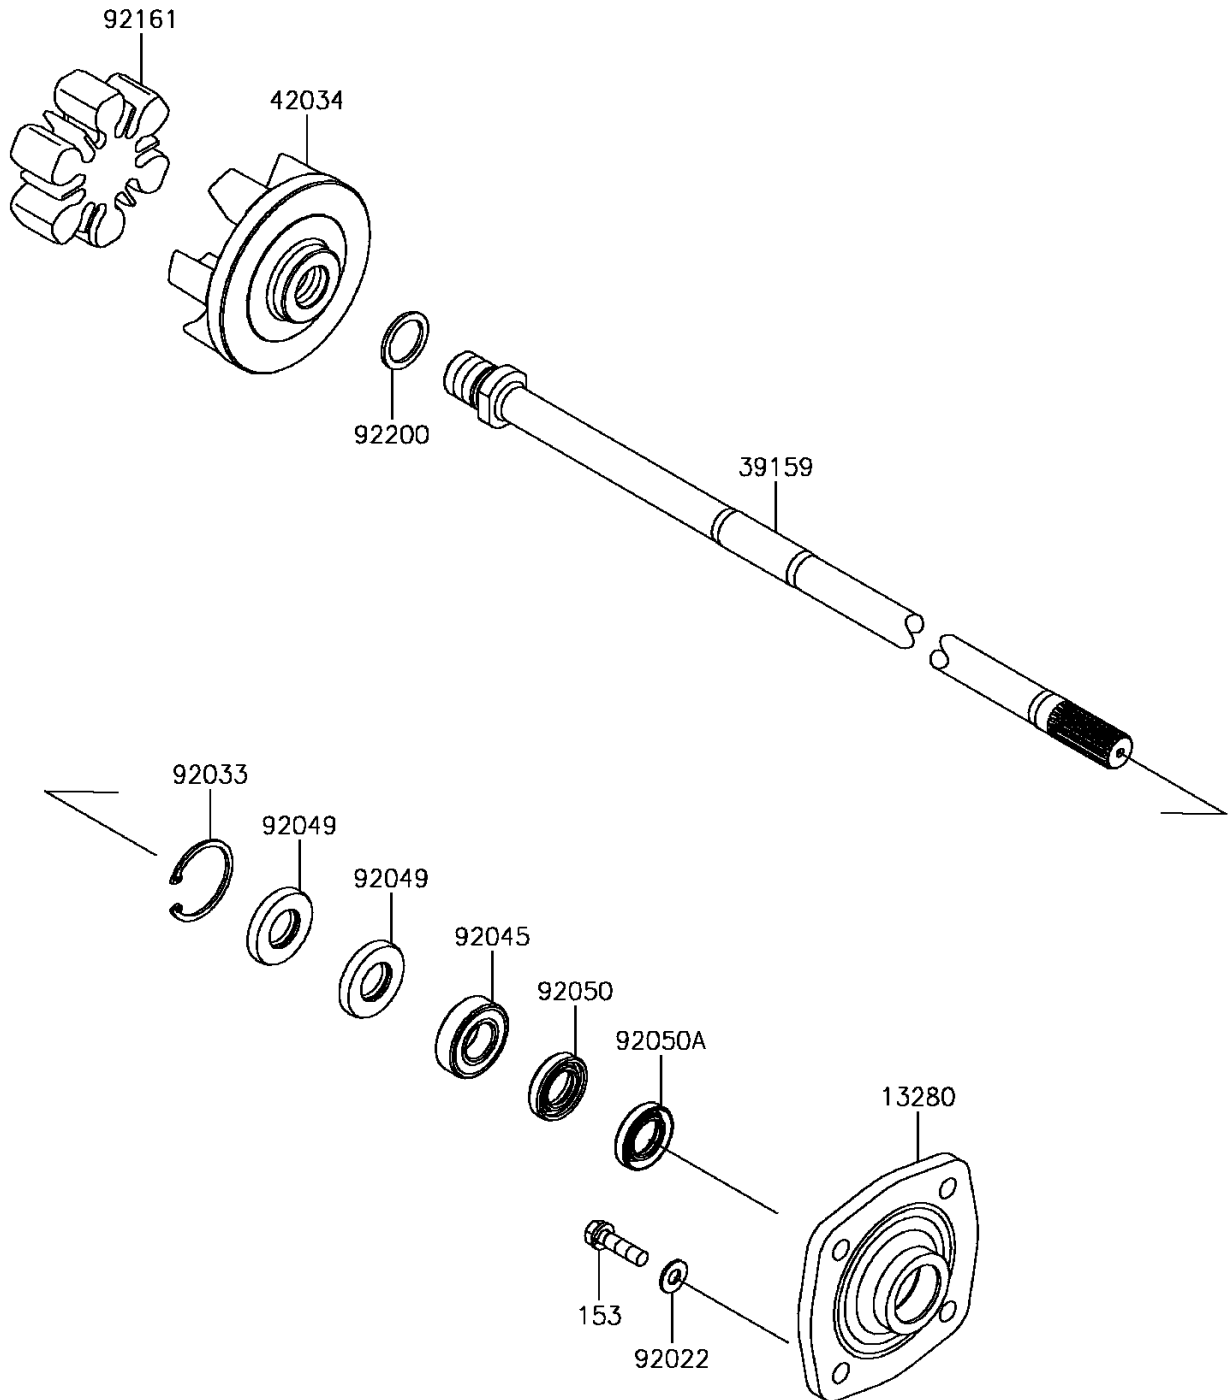

2017 Jet Ski® SX-R™ PARTS DIAGRAM

Drive Shaft

E3134

2017 Jet Ski® SX-R™ PARTS LIST

Drive Shaft

ITEM NAME	PART NUMBER	QUANTITY
BOLT-WS-SMALL,8X30 (Ref # 153)	153R0830	1
HOLDER (Ref # 13280)	13280-3756	1
SHAFT-DRIVE (Ref # 39159)	39159-0047	1
COUPLING (Ref # 42034)	42034-3711	1
WASHER,8.2X18X1.5 (Ref # 92022)	92022-1964	1
RING-SNAP,42MM (Ref # 92033)	92033-3713	1
BEARING-BALL,60042RD (Ref # 92045)	92045-3705	1
SEAL-OIL,S620426 (Ref # 92049)	92049-3707	1
SEAL-OIL,SCY20368 (Ref # 92050)	92050-502	1
SEAL-OIL,SC20367 (Ref # 92050A)	92050-503	1
DAMPER (Ref # 92161)	92161-3711	1
WASHER,24X32X2.0 (Ref # 92200)	92200-3739	1