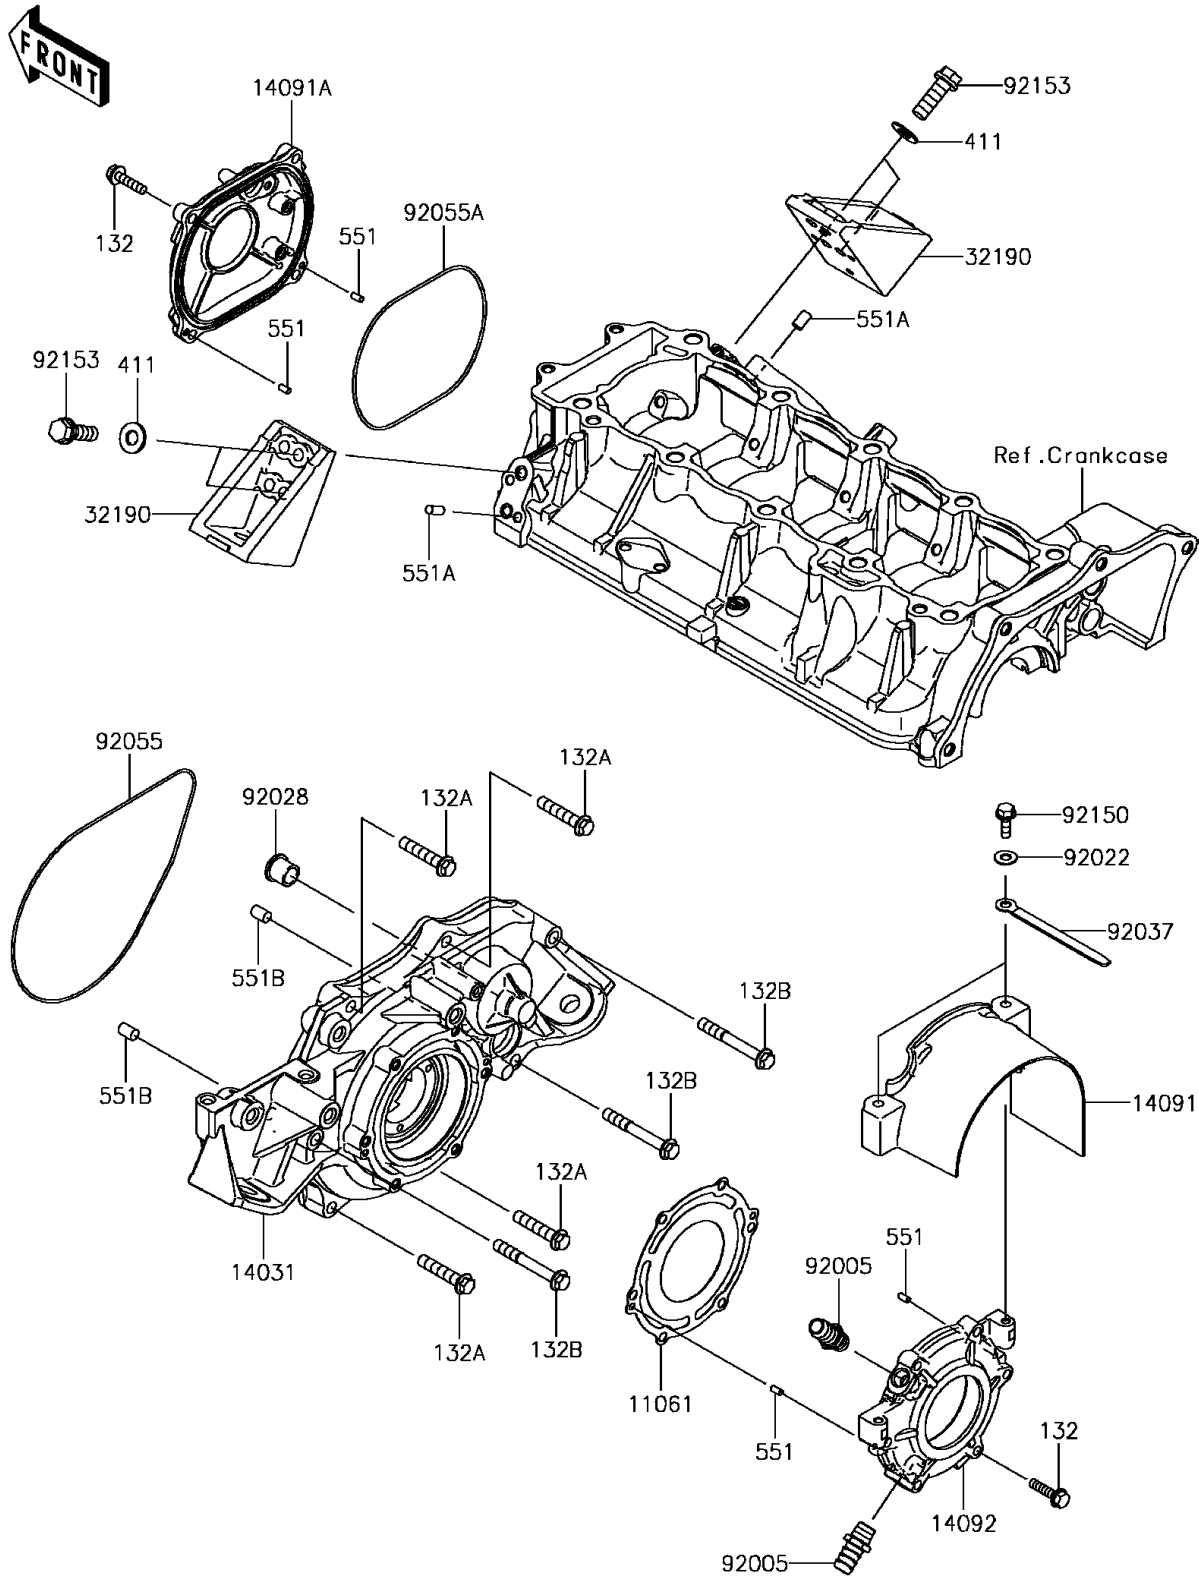

2017 Jet Ski® SX-R™ PARTS DIAGRAM

Engine Cover(s)

E1431

2017 Jet Ski® SX-R™ PARTS LIST

Engine Cover(s)

ITEM NAME	PART NUMBER	QUANTITY
BOLT-FLANGED-SMALL,6X25 (Ref # 132)	132BD0625	1
BOLT-FLANGED-SMALL,8X40 (Ref # 132A)	132BD0840	1
BOLT-FLANGED-SMALL,8X60 (Ref # 132B)	132BD0860	1
WASHER-PLAIN,8MM (Ref # 411)	411S0800	1
PIN-DOWEL (Ref # 551)	551R0408	1
PIN-DOWEL (Ref # 551A)	551R0612	1
PIN-DOWEL (Ref # 551B)	551R0812	1
GASKET,OUTPUT COVER (Ref # 11061)	11061-0812	1
COVER-GENERATOR (Ref # 14031)	14031-3737	1
COVER,COUPLING (Ref # 14091)	14091-3749	1
COVER,PULS (Ref # 14091A)	14091-3763	1
COVER,OUTPUT (Ref # 14092)	14092-1046	1
BRACKET-ENGINE (Ref # 32190)	32190-3703	1
FITTING (Ref # 92005)	92005-3714	1
WASHER,6.5X20X1.5 (Ref # 92022)	92022-3710	1
BUSHING (Ref # 92028)	92028-3718	1
CLAMP,L=100 (Ref # 92037)	92037-3736	1
RING-O,196X3 (Ref # 92055)	92055-3761	1
RING-O,120X3 (Ref # 92055A)	92055-3762	1
BOLT,6X18 (Ref # 92150)	92150-3729	1
BOLT,FLANGED,8X30 (Ref # 92153)	92153-3722	1