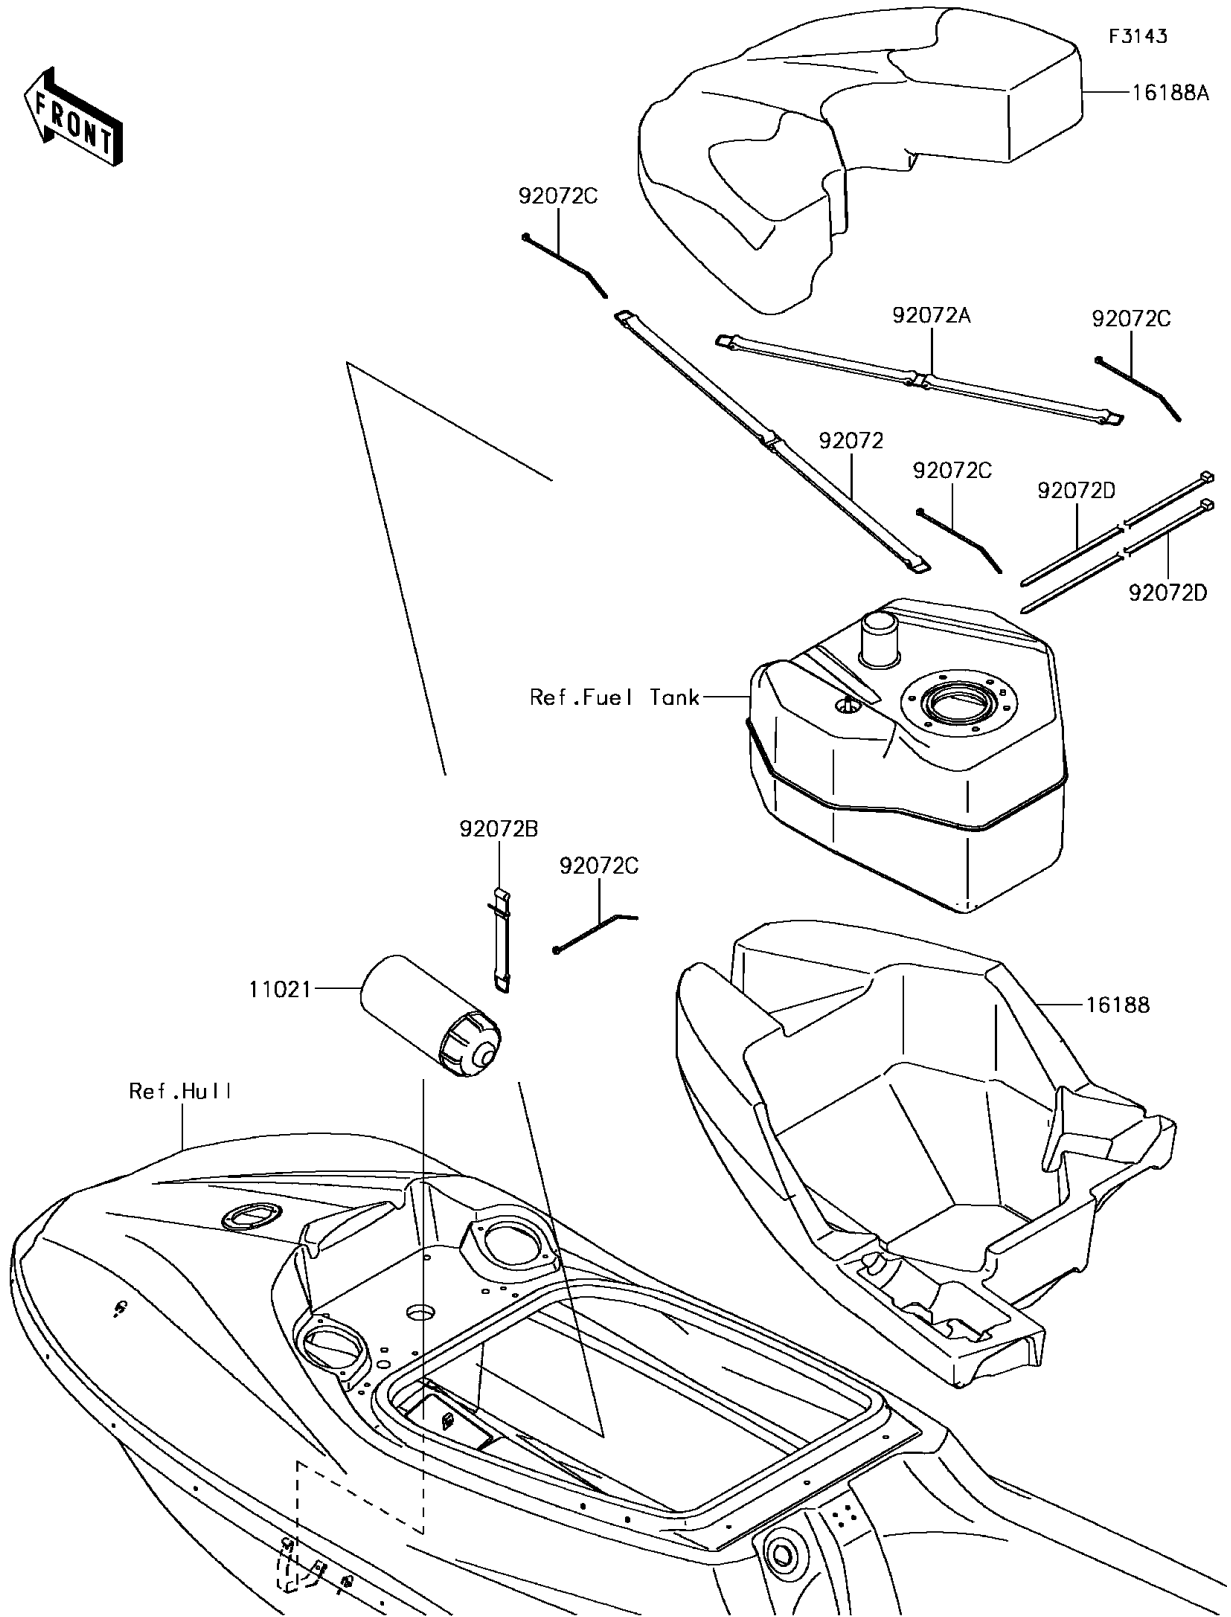

## 2017 Jet Ski® SX-R™ PARTS DIAGRAM

Hull Fittings

## 2017 Jet Ski® SX-R™ PARTS LIST

Hull Fittings

ITEM NAME	PART NUMBER	QUANTITY
CASE-ASSY,TOOL (Ref # 11021)	11021-3706	1
FLOAT,LWR (Ref # 16188)	16188-0050	1
FLOAT,UPP (Ref # 16188A)	16188-0051	1
BAND,L=745MM (Ref # 92072)	92072-0797	1
BAND,L=593MM (Ref # 92072A)	92072-0808	1
BAND,TOOL CASE (Ref # 92072B)	92072-3859	1
BAND,L=100.08 (Ref # 92072C)	92072-3882	1
BAND,L=608.22 (Ref # 92072D)	92072-3884	1