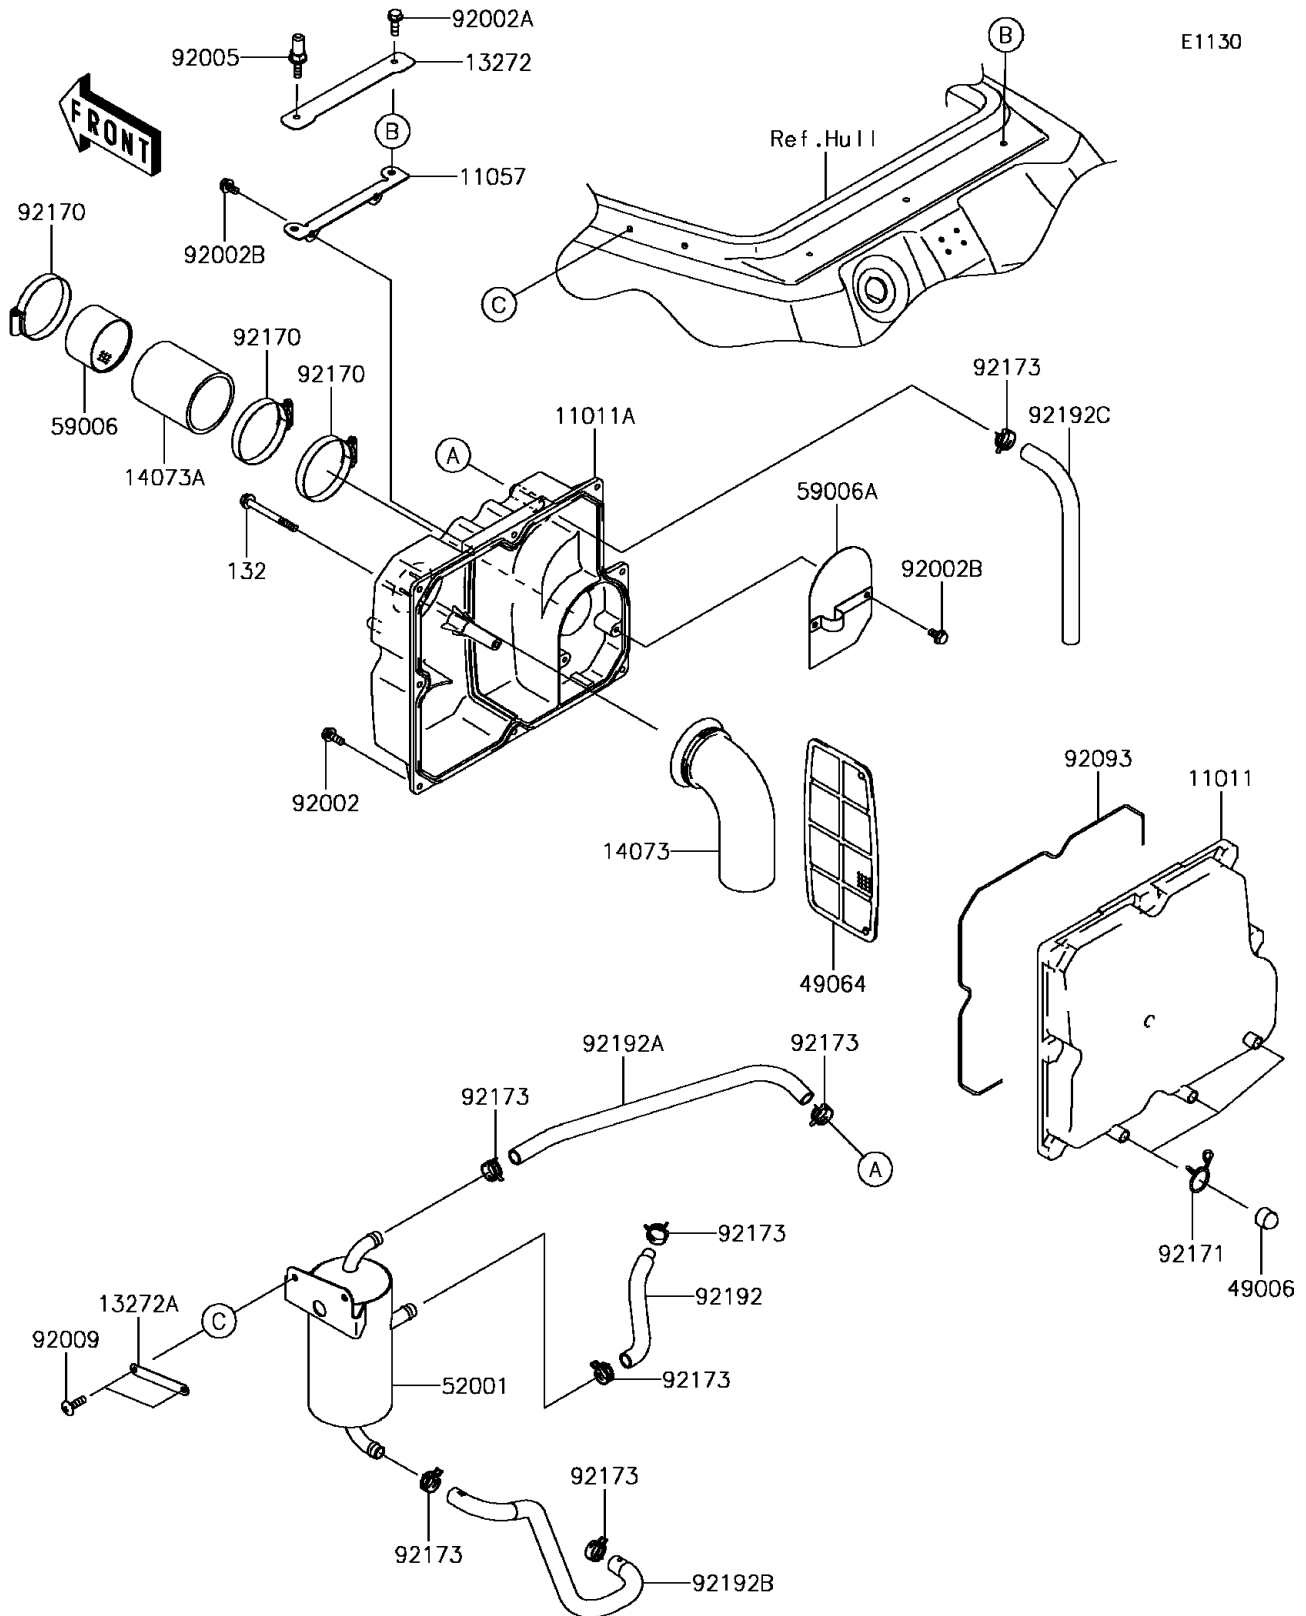

2017 Jet Ski® SX-R™ PARTS DIAGRAM

Intake Silencer

2017 Jet Ski® SX-R™ PARTS LIST

Intake Silencer

ITEM NAME	PART NUMBER	QUANTITY
BOLT-FLANGED-SMALL,6X60 (Ref # 132)	132BD0660	1
CASE-AIR FILTER,RR (Ref # 11011)	11011-3704	1
CASE-AIR FILTER,FR (Ref # 11011A)	11011-3706	1
BRACKET (Ref # 11057)	11057-0450	1
PLATE (Ref # 13272)	13272-2418	1
PLATE (Ref # 13272A)	13272-2419	1
DUCT,AIR INLET (Ref # 14073)	14073-3794	1
DUCT,AIR FILTER-THOROTTLE (Ref # 14073A)	14073-3795	1
BOOT,DRAIN (Ref # 49006)	49006-3718	1
FILTER-AIR (Ref # 49064)	49064-3702	1
TANK-OIL (Ref # 52001)	52001-0010	1
ARRESTER-FLAME (Ref # 59006)	59006-0019	1
ARRESTER-FLAME (Ref # 59006A)	59006-3720	1
BOLT,6X16 (Ref # 92002)	92002-3728	1
BOLT,6X20 (Ref # 92002A)	92002-3755	1
BOLT,6X12 (Ref # 92002B)	92002-3763	1
FITTING (Ref # 92005)	92005-0877	1
SCREW,6X20 (Ref # 92009)	92009-3870	1
SEAL (Ref # 92093)	92093-3766	1
CLAMP (Ref # 92170)	92170-3764	1
CLAMP,BOOT (Ref # 92171)	92171-3711	1
CLAMP (Ref # 92173)	92173-1039	1
TUBE,CYLINDER HEAD-OIL TANK (Ref # 92192)	92192-1704	1
TUBE,OIL TANK-AIR CLEANER (Ref # 92192A)	92192-1705	1
TUBE,OIL TANK-OIL PAN (Ref # 92192B)	92192-1776	1
TUBE,BLOWBY (Ref # 92192C)	92192-3725	1