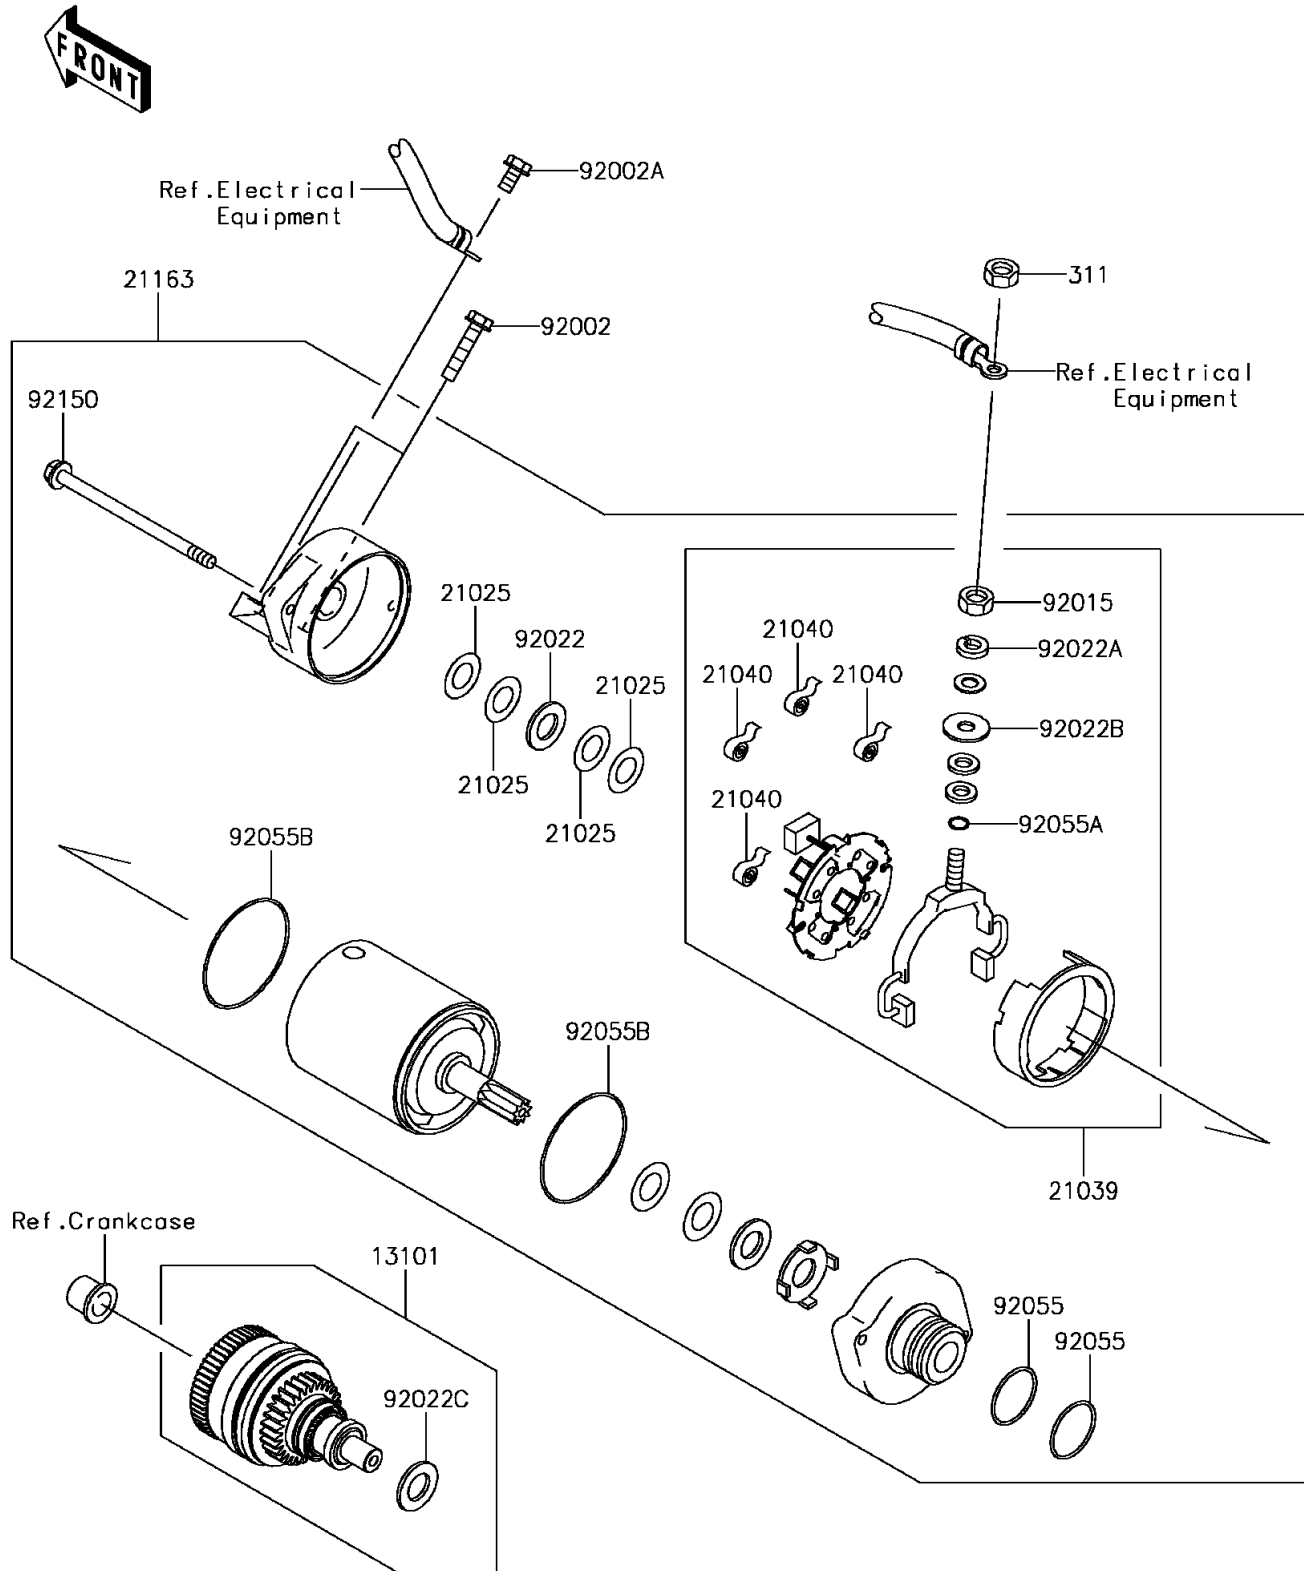

2017 Jet Ski® SX-R™ PARTS DIAGRAM

Starter Motor

E1840

2017 Jet Ski® SX-R™ PARTS LIST

Starter Motor

ITEM NAME	PART NUMBER	QUANTITY
NUT-HEX,6MM (Ref # 311)	311R0600	1
GEAR-ASSY (Ref # 13101)	13101-3710	1
WASHER,9.1X18X0.2 (Ref # 21025)	21025-011	1
BRUSH,CARBON (Ref # 21039)	21039-3703	1
SPRING-BRUSH (Ref # 21040)	21040-1055	1
STARTER-ELECTRIC (Ref # 21163)	21163-3721	1
BOLT,6X25 (Ref # 92002)	92002-3714	1
BOLT,6X12 (Ref # 92002A)	92002-3763	1
NUT,6MM (Ref # 92015)	92015-3710	1
WASHER,9.1X18X0.8 (Ref # 92022)	92022-1132	1
WASHER,6MM (Ref # 92022A)	92022-3711	1
WASHER,6MM (Ref # 92022B)	92022-3713	1
WASHER,12X24X1.0 (Ref # 92022C)	92022-3731	1
RING-O (Ref # 92055)	92055-1276	1
RING-O,4.5X2.0 (Ref # 92055A)	92055-1370	1
RING-O,STARTER MOTOR (Ref # 92055B)	92055-1381	1
BOLT (Ref # 92150)	92150-3772	1